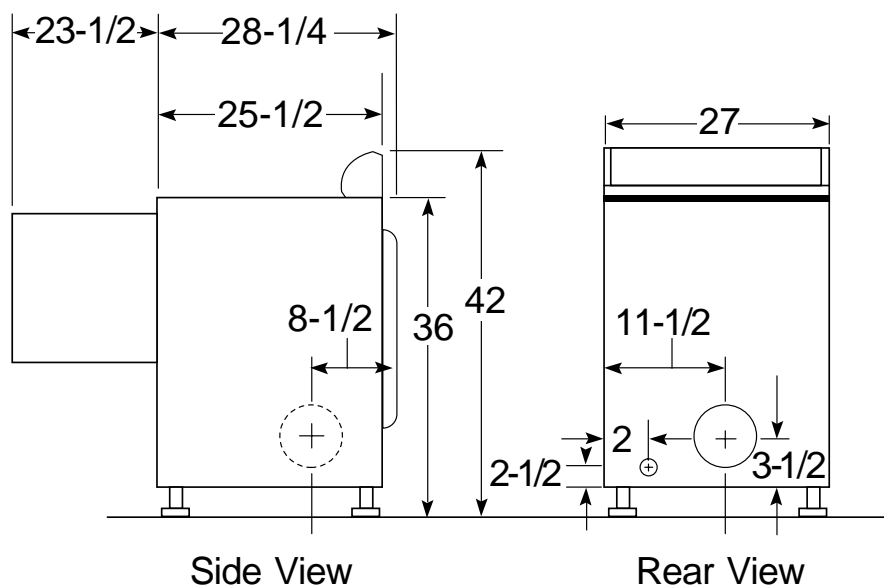

HOTPOINT

NBXR453EVAA—Hotpoint 6.0 Cu. Ft. Extra-Large Capacity Electric Dryer

Dryer Dimensions (in inches)

Exhaust Options:

4-way via rear, right, left and bottom.

Circuit Requirements:

An individual, properly-grounded branch circuit, protected by a 30-amp circuit breaker or a time-delay fuse, is required.

Electric Dryer Rating:

208/240V, 3-wire, 5600W, 60Hz, 30 Amp

Installation Information: For complete information, see installation instructions packed with product for current dimensional data.

	Number of 90° Turns	Best Performance			
		Maximum Length of 4" Dia. Rigid Metal Duct Exhaust Hood Type		Maximum Length of 4" Dia. Flexible Metal Duct Exhaust Hood Type	
		Cat. No. WX8X59 (Preferred) A 4" Opening	B 2-1/2" Opening	Cat. No. WX8X59 (Preferred) A 4" Opening	B 2-1/2" Opening
Domestic Dryer Models	0	90 ft.	60 ft.	55 ft.	45 ft.
	1	60 ft.	45 ft.	40 ft.	30 ft.
Super & Extra-Large Capacity Models	2	45 ft.	35 ft.	30 ft.	20 ft.
	3	35 ft.	25 ft.	20 ft.	15 ft.
All Electric Dryers	4	25 ft.	15 ft.	15 ft.	10 ft.
	0	45 ft.	30 ft.	30 ft.	15 ft.
Super & Extra-Large Capacity Models	1	35 ft.	20 ft.	20 ft.	10 ft.
	2	25 ft.	10 ft.	10 ft.	—
All Gas Dryers	3	15 ft.	—	—	—
	0	60 ft.	48 ft.	30 ft.	18 ft.
Large Capacity Electric and Gas Dryers	1	52 ft.	40 ft.	22 ft.	14 ft.
	2	44 ft.	32 ft.	14 ft.	10 ft.
	3	32 ft.	24 ft.	—	— ft.
	4	28 ft.	16 ft.	—	— ft.

HOTPOINT

NBXR453EVAA—Hotpoint 6.0 Cu. Ft. Extra-Large Capacity Electric Dryer

Features and Benefits

- 6.0 Cu. Ft. Extra-Large Capacity
- Automatic Dry Control
- 5 Cycles: Cottons, Permanent Press, 80 Minute Timed Dry, Damp Dry and De-Wrinkle
- 4 Heat Selections
- Removable Up-Front Lint Filter
- Double-Coated Drum
- Front Serviceable
- Reversible Door
- Model NBXR453EVWW - White on white
- Model NBXR453EVAA - Almond on almond
- Model NBXR453GVWW - White on white
- Model NBXR453GVAA - Almond on almond