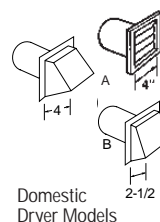

HOTPOINT

NBXR453EVAA—Hotpoint 6.0 Cu. Ft. Extra-Large Capacity Electric Dryer

Dryer Dimensions (in inches)

Exhaust Options:

4-way via rear, right, left and bottom.

Circuit Requirements:

An individual, properly-grounded branch circuit, protected by a 30-amp circuit breaker or a time-delay fuse, is required.

Electric Dryer Rating:

208/240V, 3-wire, 5600W, 60Hz, 30 Amp

Installation Information: For complete information, see installation instructions packed with product for current dimensional data.

	Number of 90° Turns	Best Performance			
		Maximum Length of 4" Dia. Rigid Metal Duct Exhaust Hood Type		Maximum Length of 4" Dia. Flexible Metal Duct Exhaust Hood Type	
		Cat. No. WX8X59 (Preferred) A 4" Opening	B 2-1/2" Opening	Cat. No. WX8X59 (Preferred) A 4" Opening	B 2-1/2" Opening
Domestic Dryer Models	0	90 ft.	60 ft.	55 ft.	45 ft.
	1	60 ft.	45 ft.	40 ft.	30 ft.
Super & Extra-Large Capacity Models	2	45 ft.	35 ft.	30 ft.	20 ft.
	3	35 ft.	25 ft.	20 ft.	15 ft.
All Electric Dryers	4	25 ft.	15 ft.	15 ft.	10 ft.
	0	45 ft.	30 ft.	30 ft.	15 ft.
Super & Extra-Large Capacity Models	1	35 ft.	20 ft.	20 ft.	10 ft.
	2	25 ft.	10 ft.	10 ft.	—
All Gas Dryers	3	15 ft.	—	—	—
	0	60 ft.	48 ft.	30 ft.	18 ft.
Large Capacity Electric and Gas Dryers	1	52 ft.	40 ft.	22 ft.	14 ft.
	2	44 ft.	32 ft.	14 ft.	10 ft.
	3	32 ft.	24 ft.	—	— ft.
	4	28 ft.	16 ft.	—	— ft.

HOTPOINT

NBXR453EVAA—Hotpoint 6.0 Cu. Ft. Extra-Large Capacity Electric Dryer

Features and Benefits

- 6.0 Cu. Ft. Extra-Large Capacity
- Automatic Dry Control
- 5 Cycles: Cottons, Permanent Press, 80 Minute Timed Dry, Damp Dry and De-Wrinkle
- 4 Heat Selections
- Removable Up-Front Lint Filter
- Double-Coated Drum
- Front Serviceable
- Reversible Door
- Model NBXR453EVWW - White on white
- Model NBXR453EVAA - Almond on almond
- Model NBXR453GVWW - White on white
- Model NBXR453GVAA - Almond on almond