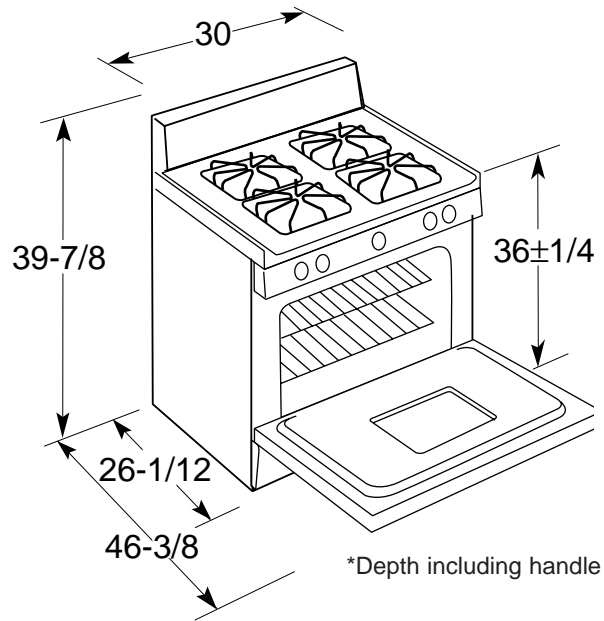

HOTPOINT

RGB508PEAWH—30" Free-Standing Gas Range

Dimensions (in inches)

Electrical Rating: 120V, 60Hz, 5A

Installation Information:

Dimensions shown here are the same as those shown on the installation instructions at the time this sheet was printed. Before proceeding with installation, see your Hotpoint supplier for latest detailed preparation and installation instructions or install from the instructions packed with each unit.

- Lift-Up Cooktop with Easy-Clean Subtop
- Twin Cooktop Burners
- Extra-Large Standard Cleaning Oven
- Black Removable Square Grates
- Electronic Pilotless Ignition System
- Drop-Down Broiler Drawer
- 2 Oven Shelves / 6 Embossed Rack Positions
- Solid Color-Matched Porcelain-Enameled Door
- Visor-Style Handle
- Also Available with Standing Pilot Ignition System as Model RGB508PPA
- Model RGB508PEAWH—White
- Model RGB508PEAAD—Almond