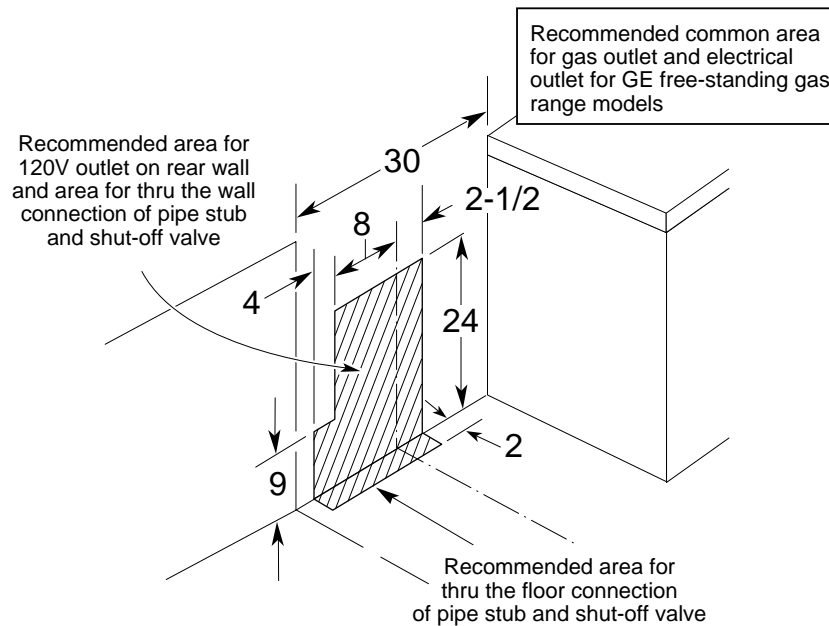

HOTPOINT

RGB508PEAWH—30" Free-Standing Gas Range

Dimensions (in inches)

Electrical Rating: 120V, 60Hz, 5A

Installation Information:

Dimensions shown here are the same as those shown on the installation instructions at the time this sheet was printed. Before proceeding with installation, see your Hotpoint supplier for latest detailed preparation and installation instructions or install from the instructions packed with each unit.

All GE ranges are equipped with an Anti-Tip device. The installation of this device is an important, required step in the installation of the range.

HOTPOINT

RGB508PEAWH—30" Free-Standing Gas Range

Features and Benefits