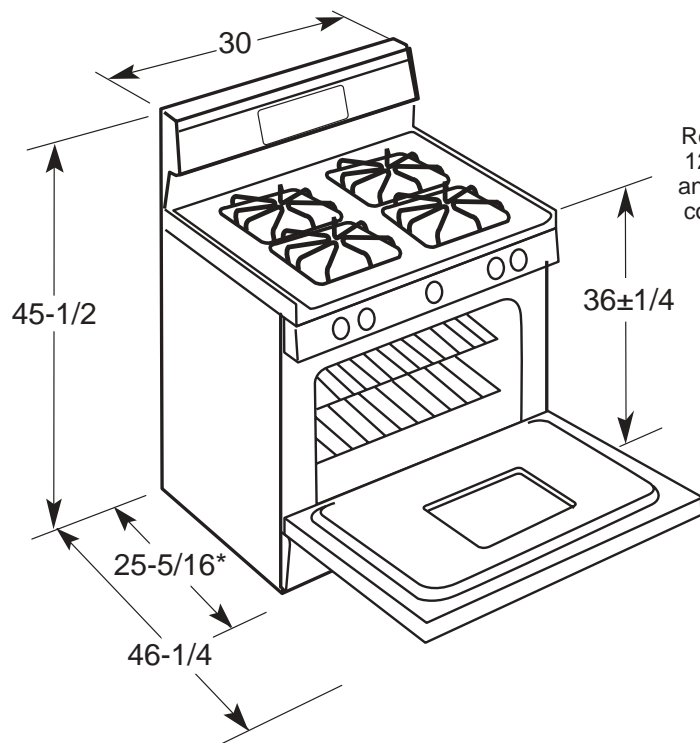

## JGBS04PPH – GE® 30" Free-Standing Standard Clean Gas Range

### Dimensions (in inches) and Installation Information

Factory set for Natural gas. A set of LP orifices is included with each range for LP conversion.

**Gas Self-Clean Range  
Anti-Tip Bracket  
(Part No. 205C1714P001)**

**Electrical Rating:** 120V, 60Hz, 5A

**Installation Information:** Before installing, consult installation instructions packed with product for current dimensional data.

\*Dimension from wall to front of closed door handle is 27-7/16"  
Depth to front top edge of cooktop – 25-1/4"