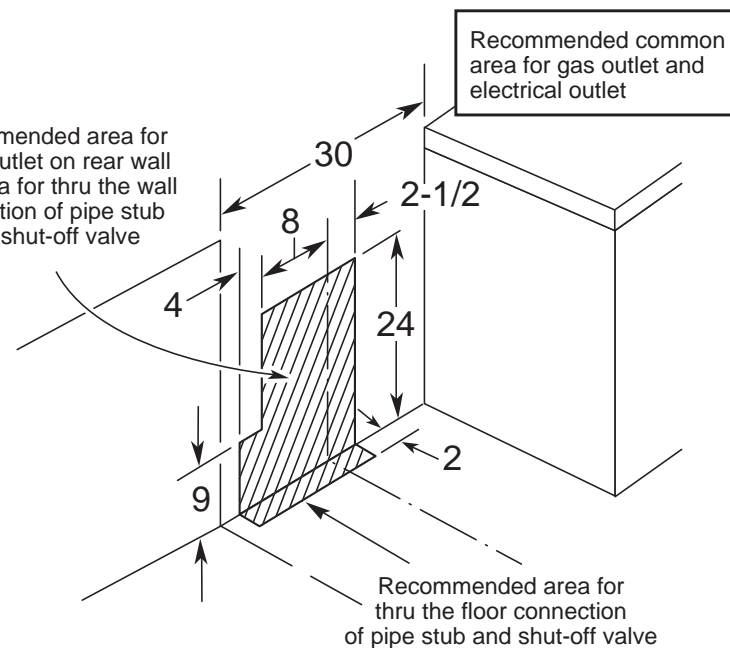

## JGBS04PPH – GE® 30" Free-Standing Standard Clean Gas Range

### Dimensions (in inches) and Installation Information

Factory set for Natural gas. A set of LP orifices is included with each range for LP conversion.

**Gas Self-Clean Range  
Anti-Tip Bracket  
(Part No. 205C1714P001)**

**Electrical Rating:** 120V, 60Hz, 5A

**Installation Information:** Before installing, consult installation instructions packed with product for current dimensional data.

\*Dimension from wall to front of closed door handle is 27-7/16"  
Depth to front top edge of cooktop – 25-1/4"