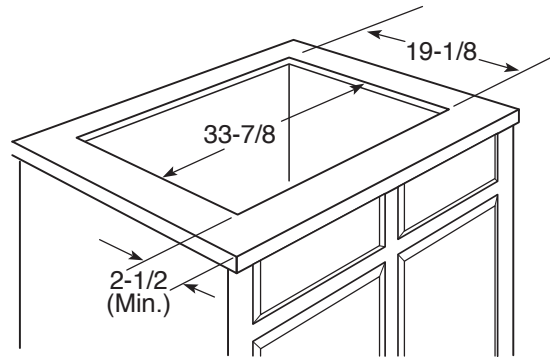

PGP976SET

GE Profile™ Series 36" Built-In Gas Cooktop

DIMENSIONS AND INSTALLATION INFORMATION

AGA REQUIREMENT: All gas cooktop models require 7/16" free area below cooktop height to combustible material. Requires 18" minimum from countertop to adjacent overhead cabinets.

NOTE: If installing with a GE Profile™ Telescopic Downdraft System, consult both cooktop and downdraft installation instructions packed with product before installing. Cooktop gas/electric supply may need to be re-routed to install downdraft.

ELECTRICAL RATING: 120V, 60Hz, 5A

INSTALLATION WITH SINGLE WALL OVEN INFORMATION:

30" Gas Cooktops are approved for use over select GE 27" and 30" Wall Ovens and Warming Drawers. 30" and 36" Gas cooktops are approved for use over 30" Wall Ovens and Warming Drawers. Refer to cooktop and wall oven/warming drawer installation instructions packed with product for current dimensional data.

INSTALLATION INFORMATION: Before installing, consult installation instructions, packed with product, for current dimensional data.