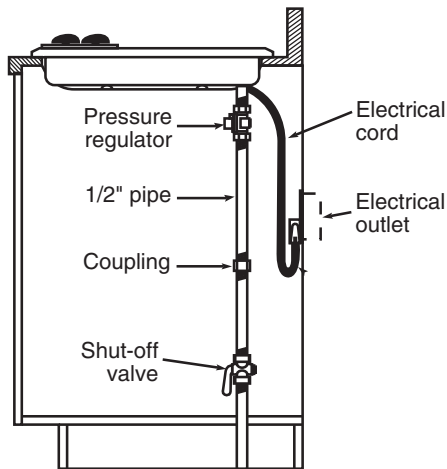

Gas Connection

Dimension and installation information are shown in inches.

For answers to your Monogram, GE Café™ Series, GE Profile™ Series or GE Appliances product questions, visit our website at geappliances.com or call GE Answer Center® Service, 800.626.2000.

Specification Revised 4/16