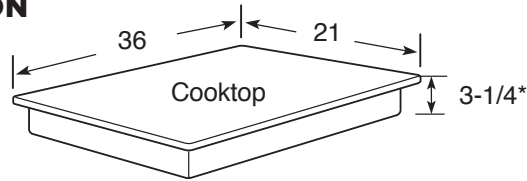

PGP976SET

GE Profile™ Series 36" Built-In Gas Cooktop

DIMENSIONS AND INSTALLATION INFORMATION

AGA REQUIREMENT: All gas cooktop models require 7/16" free area below cooktop height to combustible material. Requires 18" minimum from countertop to adjacent overhead cabinets.

NOTE: If installing with a GE Profile™ Telescopic Downdraft System, consult both cooktop and downdraft installation instructions packed with product before installing. Cooktop gas/electric supply may need to be re-routed to install downdraft.

ELECTRICAL RATING: 120V, 60Hz, 5A

INSTALLATION WITH SINGLE WALL OVEN INFORMATION:

30" Gas Cooktops are approved for use over select GE 27" and 30" Wall Ovens and Warming Drawers. 30" and 36" Gas cooktops are approved for use over 30" Wall Ovens and Warming Drawers. Refer to cooktop and wall oven/warming drawer installation instructions packed with product for current dimensional data.

INSTALLATION INFORMATION: Before installing, consult installation instructions, packed with product, for current dimensional data.