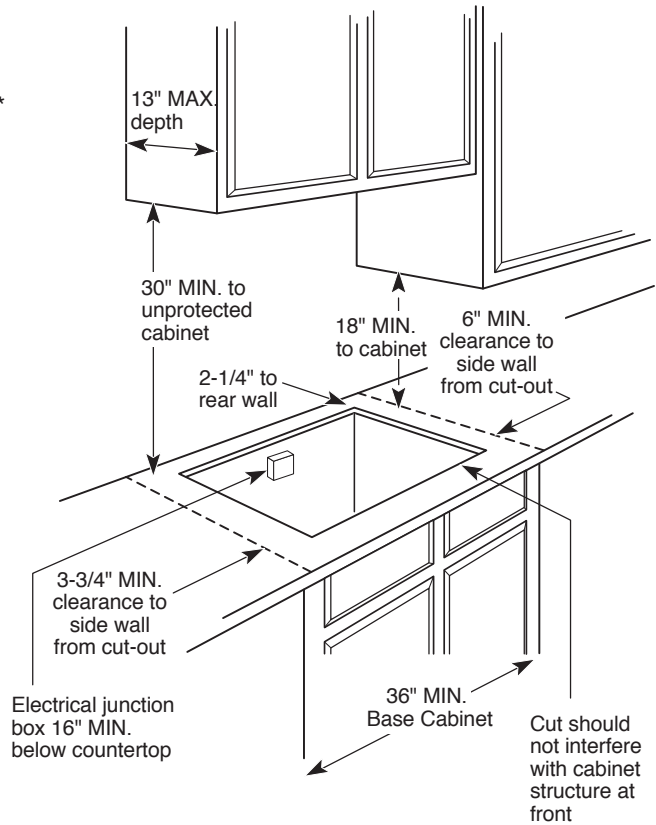

Gas Connection

Dimension and installation information are shown in inches.

For answers to your Monogram, GE Café™ Series, GE Profile™ Series or GE Appliances product questions, visit our website at geappliances.com or call GE Answer Center® Service, 800.626.2000.

Specification Revised 4/16