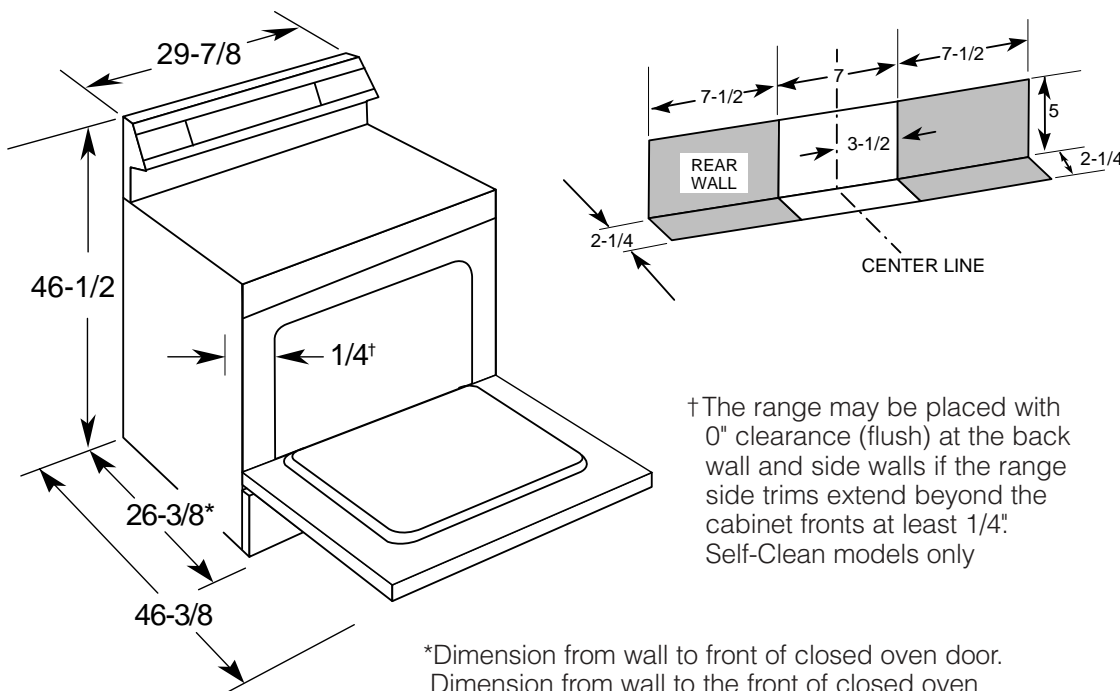

HOTPOINT®

RB753BC – Hotpoint 30" Free-Standing Electric Range

Dimensions (in inches)

† The range may be placed with 0" clearance (flush) at the back wall and side walls if the range side trims extend beyond the cabinet fronts at least 1/4". Self-Clean models only

*Dimension from wall to front of closed oven door.
Dimension from wall to the front of closed oven door handle is 28-1/2.

KW Rating	
240V	10.2
208V	7.7
Breaker Size	
40 Amps†	

Note: Check local codes for required breaker size.

A properly grounded branch circuit with a 3 prong grounding type receptacle is required for Hotpoint ranges.

Note: 30" Electric Ranges conform to U.L. requirements for 0" spacing from walls below countertops. However some kitchen cabinet finishes can be damaged by heat from the range heating elements. It is recommended that a clearance of at least 1-1/2 inches be maintained to walls. Where varnished wood or plastic film finishes are used, a minimum clearance of 6 inches should be maintained.

Receptacle Locations: Locally approved flexible service cord or conduit must be used because terminals are not accessible after range installation. See shaded area in drawing for location of electrical outlet box. Recommended outlet locations allow range to be installed directly against rear wall.