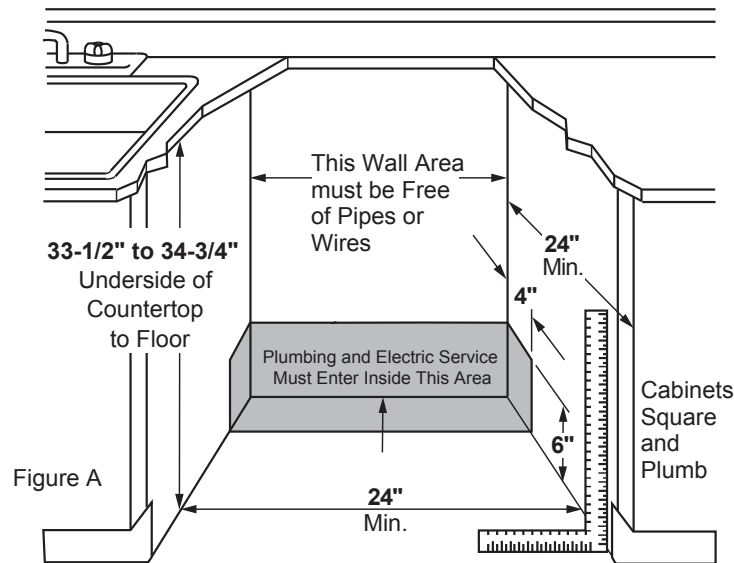

For use on adequately wired 120-volt, 7.8-amp circuit having 2-wire service with a separate ground wire. This appliance must be grounded for safe operation.

INSTALLATION INFORMATION: Before installing, consult installation instructions packed with product for current dimensional data.