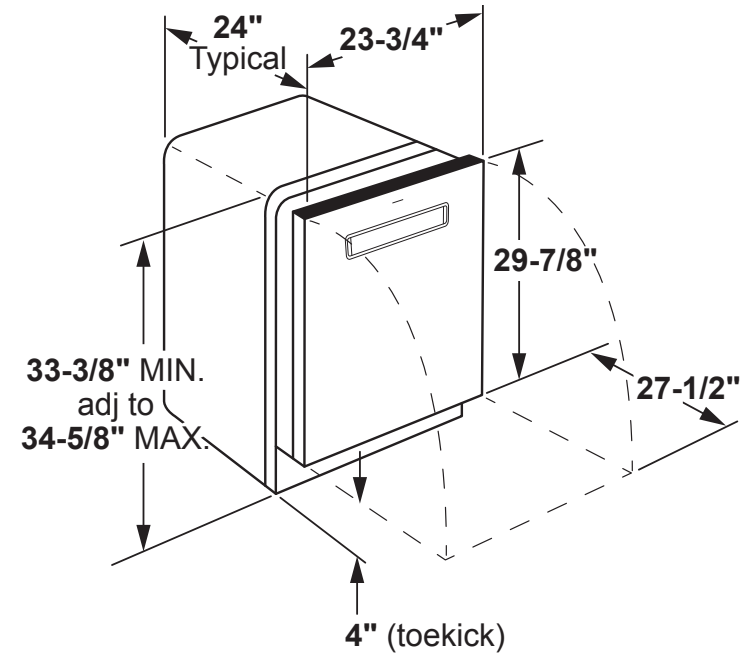

For use on adequately wired 120-volt, 7.8-amp circuit having 2-wire service with a separate ground wire. This appliance must be grounded for safe operation.

INSTALLATION INFORMATION: Before installing, consult installation instructions packed with product for current dimensional data.