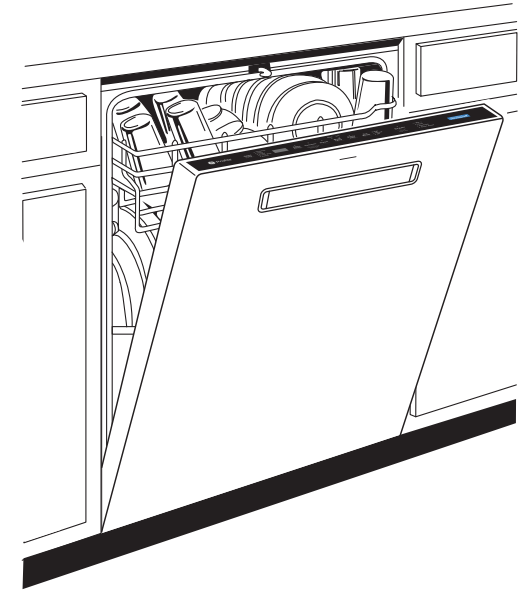

Steam – Loosen tough soils with the Steam option before the wash cycle begins to avoid pre-rinsing or soaking items by hand.

Sanitize – Enjoy piece of mind with a sanitization cycle that reduces up to 99.999% of bacteria on dishes.

Leak Defense with Active Flood Protect – Leak Defense with Active Flood Protect senses and prevents potential overflows. A powerful water sensor alerts and guides you through the new Smart Assist feature if even a small amount of water leaks below the unit.

Piranha™ Hard Food Disposer – The Piranha™ Hard Food Disposer lets you use your dishwasher without pre-rinsing. Its stainless steel impellers rotate to pulverize food particles and an anti-jamming design make sure wash arms stay unclogged.

Upper and Lower Rack Fold-Down Tines – Get next-level loading flexibility in this dishwasher. Adjust the upper and lower racks to accommodate any item thanks to multi-position, fold-down tines.

Smooth-Glide Adjustable Middle Rack – This dishwasher makes loading and unloading smooth and simple. The rack adjusts up or down to fit taller items and easily extends on stainless steel ball bearings, so you can make light work of even the heaviest loads.

Notification Bar – Always know the status of your dishwasher cycle with this sleek notification light. A bright bar illuminates different colors to indicate the status of the cycle.

Model PDP795SYVFS –
Fingerprint Resistant Stainless