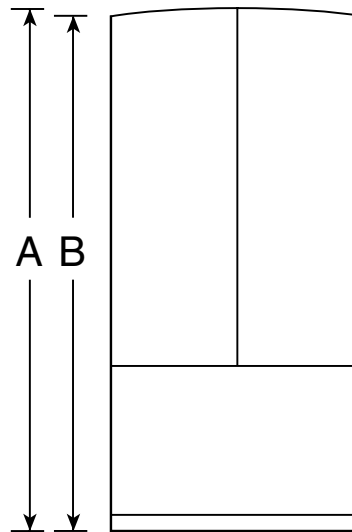

PFSS6SMX

GE Profile™ 25.8 Cu. Ft. French Door Bottom-Freezer Drawer Refrigerator

Dimensions and Installation Information (in inches)

Overall Dimensions	Height to top of hinge (in.) A	70
	Height to top of case (in.) B	68-1/2
	Case depth without door (in.) C	29-1/8
	Case depth less door handle (in.) D	32-7/8
	Case depth with door handle (in.) E	35-5/8
	Depth with fresh food door open 90° (in.) F	47-3/4
	Width (in.) G	35-3/4
Air Clearances	Width with door open 90° inc. door handle (in.) H	44-1/2
	Each side (in.)	1/8
	Top (in.)	1
	Back (in.)	1

Front View

Top View

For answers to your Monogram,® GE Profile™ or GE® appliance questions, visit our website at ge.com or call GE Answer Center® service, 800.626.2000.

PFSS6SMX

GE Profile™ 25.8 Cu. Ft. Bottom-Freezer Drawer Refrigerator