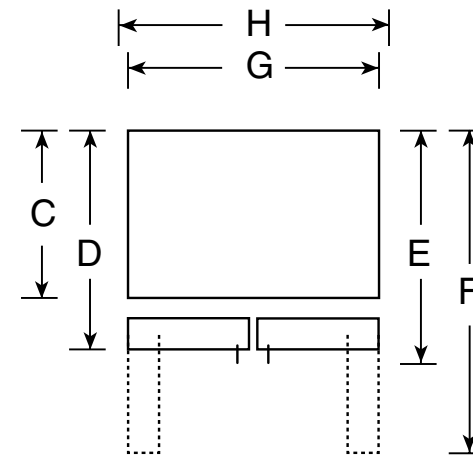

PFSS6SMX

GE Profile™ 25.8 Cu. Ft. French Door Bottom-Freezer Drawer Refrigerator

Dimensions and Installation Information (in inches)

Overall Dimensions	Height to top of hinge (in.) A	70
	Height to top of case (in.) B	68-1/2
	Case depth without door (in.) C	29-1/8
	Case depth less door handle (in.) D	32-7/8
	Case depth with door handle (in.) E	35-5/8
	Depth with fresh food door open 90° (in.) F	47-3/4
	Width (in.) G	35-3/4
Air Clearances	Width with door open 90° inc. door handle (in.) H	44-1/2
	Each side (in.)	1/8
	Top (in.)	1
	Back (in.)	1

Front View

Top View

For answers to your Monogram,® GE Profile™ or GE® appliance questions, visit our website at ge.com or call GE Answer Center® service, 800.626.2000.

PFSS6SMX

GE Profile™ 25.8 Cu. Ft. Bottom-Freezer Drawer Refrigerator