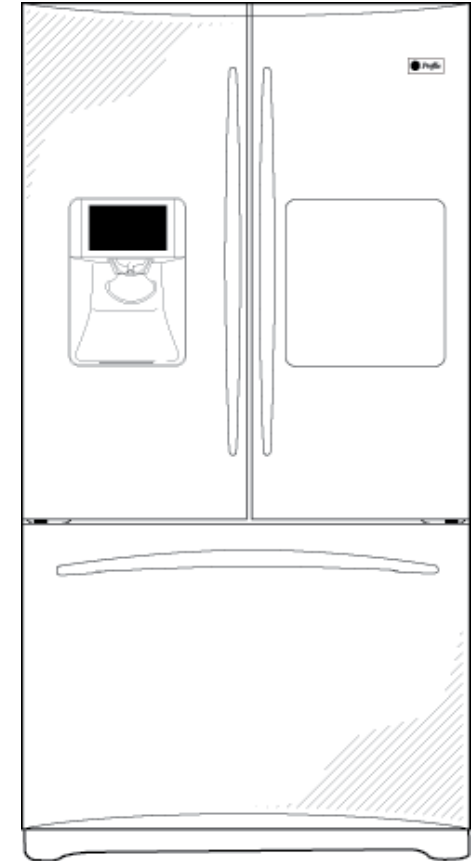

Features and Benefits

- Stainless-Wrapped Doors with Top & Bottom Bevels - Provides a consistent appearance with other appliances and features contoured doors with concealed hinges
- Integrated Dispenser with LCD Controls - Offers fresh ice & water and makes it easy to monitor all the functions of the refrigerator
- Refreshment Center - Provides convenient in-door access to favorite foods and drinks
- ClimateKeeper with Dual Evaporators - Uses two evaporators to maintain higher humidity for fresh foods
- Dual-Level Lighting - Puts far-corner containers into clear view
- Freshness Center™ - Offers maximum convenience by utilizing two humidity-controlled drawers and 1 full-length adjustable temperature deli drawer
- Two-level Slide 'n Store™ System - Uses large and medium freezer baskets to allow easy access to frozen foods
- TurboCool™ & TurboFreeze Settings - Restores proper temperature to the refrigerator and freezer after frequent door openings
- QuickSpace™ Shelf - Quickly slides out of the way to make room for tall items
- Adjustable Slide-Out, Spillproof Glass Shelves - Raised edges help contain spills and slide-out shelves make clean up quick and easy
- Condiment Bin and Beverage Rack - Provides convenient storage for canned drinks and condiments
- Secure-Close Door System - Securely pulls the door shut, even after you release the handle
- Deluxe Quiet Design - Significantly reduces operating noise
- Model PFSS6SMXSS - Stainless steel