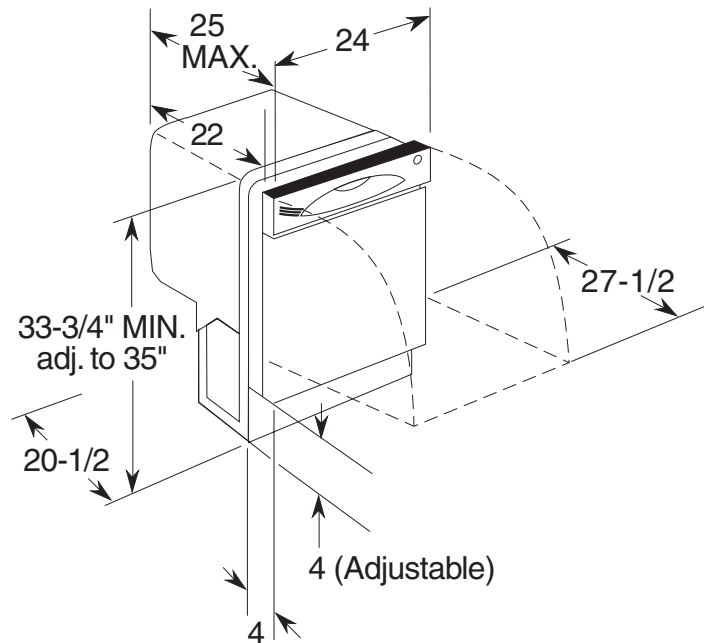

### Dishwasher Dimensions (in inches)

### Installation Information (in inches)

**Note:** The rough cabinet opening must be at least 24" deep, 24" wide and approximately 34-1/2" high from floor to underside of the countertop. Dishwasher must not be installed more than 10 feet from sink for proper drainage. All plumbing and electrical work must be in accordance with local codes. The power cord and connections must comply with the National Electrical Code Section 422 and/or local codes and ordinances. The cord must be no longer than 6 ft. from the junction box to the receptacle.