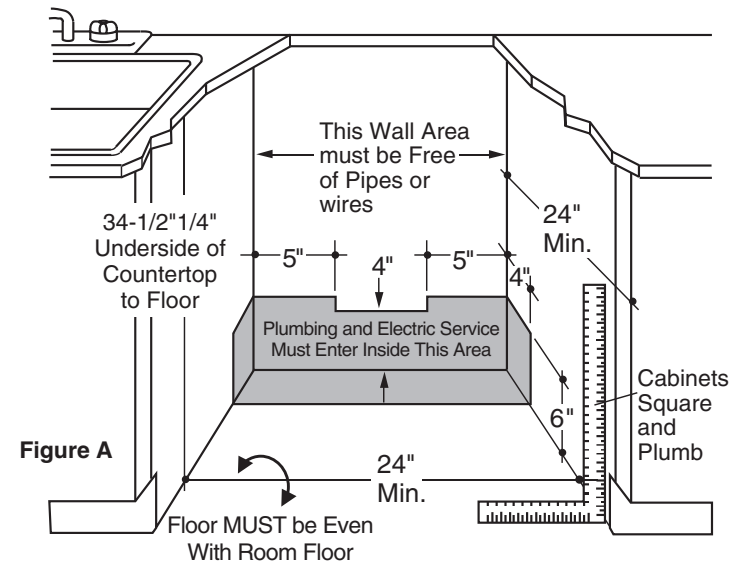

### Dishwasher Dimensions (in inches)

### Installation Information (in inches)

**Note:** The rough cabinet opening must be at least 24" deep, 24" wide and approximately 34-1/2" high from floor to underside of the countertop. Dishwasher must not be installed more than 10 feet from sink for proper drainage. All plumbing and electrical work must be in accordance with local codes. The power cord and connections must comply with the National Electrical Code Section 422 and/or local codes and ordinances. The cord must be no longer than 6 ft. from the junction box to the receptacle.