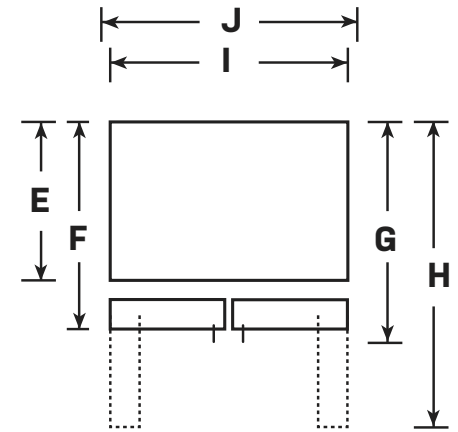

PHD23BYWFS

GE Profile™ Series ENERGY STAR® 22.9 Cu. Ft. Smart Counter-Depth Quad-Door Refrigerator with Dual-Dispense AutoFill Pitcher

DIMENSIONS AND INSTALLATION INFORMATION (IN INCHES)

Overall Dimensions	A Overall Height to top of door (in)	69 7/8
	B Height to top of hinge cover (in)	69 3/4
	C Height to top of case (in)	68 5/8
	D Hinge Cover Depth from Case Flange (in)	6
	E Case Depth without door (in)	24 1/2
	F Case Depth without Door Handle (in)	29 1/4
	G Overall Case Depth with Door Handle (in)	31 1/4
	H Depth with FF Door open 90 deg (in)	43 3/8
	I Case Width (in)	35 5/8
	J Width with door open 90 deg including handle (in)	44 7/8
	K Top endcap of FZ drawer to floor (in)	33 3/20

GE Profile™ Series ENERGY STAR® 22.9 Cu. Ft. Smart Counter-Depth Quad-Door Refrigerator with Dual-Dispense AutoFill Pitcher

FEATURES AND BENEFITS

Total Capacity – 22.9 Cu. Ft.

FF Capacity – 13.51 Cu. Ft.