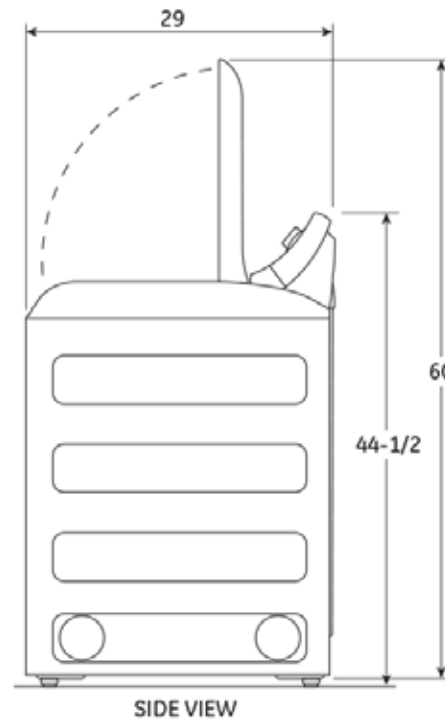

GTWS8450D/GTWS8455D

GE® 4.8 DOE cu. ft. capacity washer with stainless steel basket and steam

Dimensions and Installation Information (in inches)

Circuit Requirements: An individual, properly-grounded branch circuit, with a three-prong grounding-type receptacle, protected by a 15 or 20 amp circuit breaker or a time-delay fuse, is required.

Electrical Rating: 120V, 60Hz, 10A

Note: Washer wall outlet must be located within 36" of service code entry. Wall outlet must not be located behind dryer.

Installation Information: Before installing, consult installation instructions packed with product for current dimensional data.

For answers to your Monogram® Profile Series or GE appliance questions, visit our website at geappliances.com or call GE Answer Center® service, 800.626.2000.

imagination at work

Listed by
Underwriters
Laboratories

Specification Revised 10/13

360132