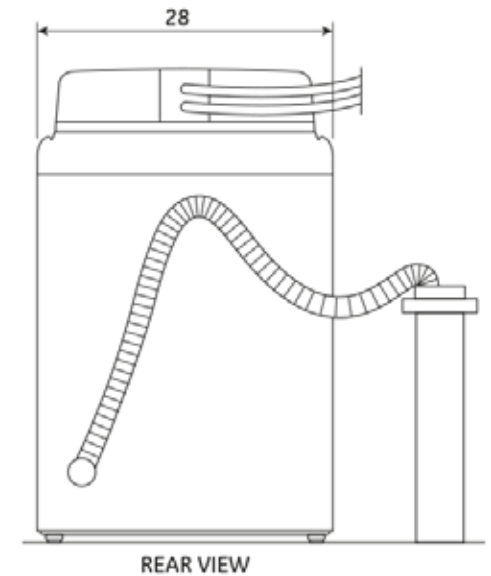

## GE® 4.8 DOE cu. ft. capacity washer with stainless steel basket and steam

### Dimensions and Installation Information (in inches)

**Circuit Requirements:** An individual, properly-grounded branch circuit, with a three-prong grounding-type receptacle, protected by a 15 or 20 amp circuit breaker or a time-delay fuse, is required.

**Electrical Rating:** 120V, 60Hz, 10A

**Note:** Washer wall outlet must be located within 36" of service code entry. Wall outlet must not be located behind dryer.

**Installation Information:** Before installing, consult installation instructions packed with product for current dimensional data.