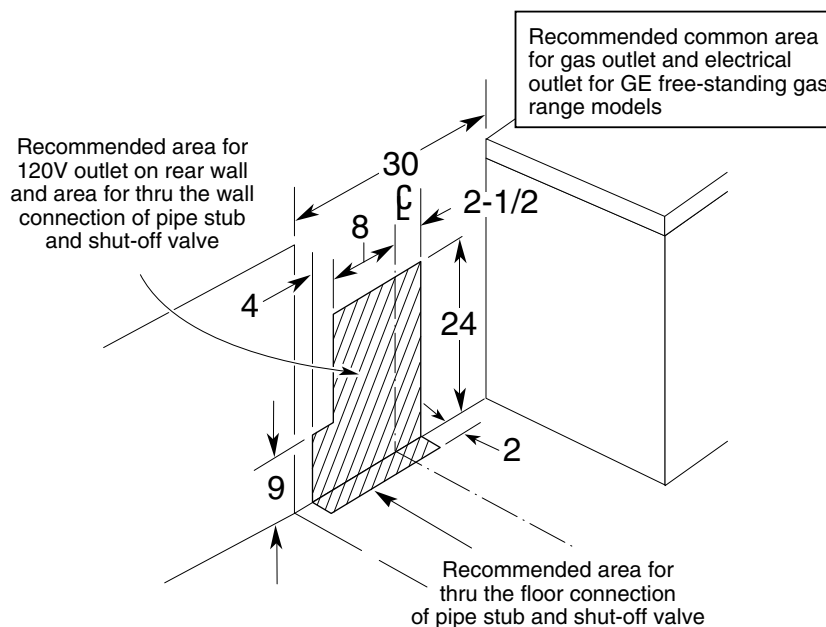

HOTPOINT

RGB628BEAWH—30" Free-Standing Gas Range

Dimensions (in inches)

Installation Information:

Dimensions shown here are the same as those shown on the installation instructions at the time this sheet was printed. Before proceeding with installation, see your Hotpoint supplier for latest detailed preparation and installation instructions or install from the instructions packed with each unit.

HOTPOINT

RGB628BEAWH—30" Free-Standing Gas Range

Features and Benefits

- Porcelain-Enameled Upswept Cooktop
- Lift-Up Cooktop with Easy-Clean Subtop
- Twin Cooktop Burners
- Black Removable Square Grates
- Electronic Pilotless Ignition System
- Extra-Large Continuous Clean Oven
- Electronic Clock and Minute Timer
- Slide Out Broiler Drawer
- 2 Oven Shelves / 6 Embossed Rack Positions
- Designer-Style Handle
- Frameless Black Glass Oven Door with Window
- Designer-Style Handle
- Optional Accessory One-Piece Drip Pans Available at Additional Cost
- LP Conversion Kit Included
- Model RGB628BEAWH—White
- Model RGB628BEAAD—Almond