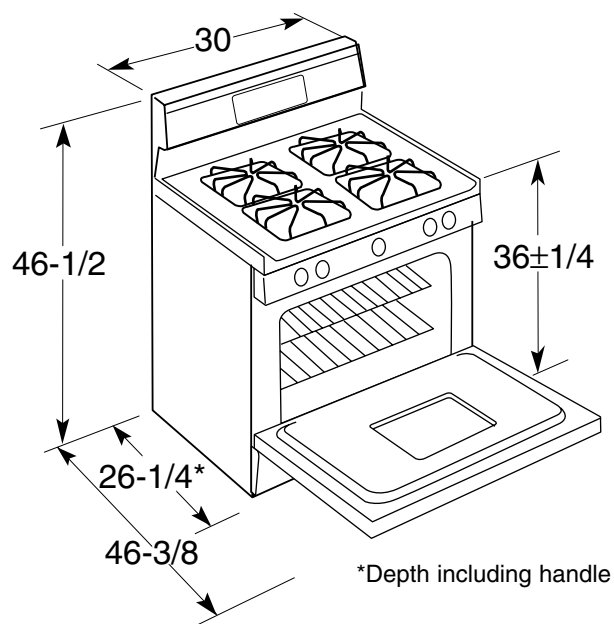

HOTPOINT

RGB628BEAWH—30" Free-Standing Gas Range

Dimensions (in inches)

Installation Information:

Dimensions shown here are the same as those shown on the installation instructions at the time this sheet was printed. Before proceeding with installation, see your Hotpoint supplier for latest detailed preparation and installation instructions or install from the instructions packed with each unit.

HOTPOINT

RGB628BEAWH—30" Free-Standing Gas Range

Features and Benefits

- Porcelain-Enameled Upswept Cooktop
- Lift-Up Cooktop with Easy-Clean Subtop
- Twin Cooktop Burners
- Black Removable Square Grates
- Electronic Pilotless Ignition System
- Extra-Large Continuous Clean Oven
- Electronic Clock and Minute Timer
- Slide Out Broiler Drawer
- 2 Oven Shelves / 6 Embossed Rack Positions
- Designer-Style Handle
- Frameless Black Glass Oven Door with Window
- Designer-Style Handle
- Optional Accessory One-Piece Drip Pans Available at Additional Cost
- LP Conversion Kit Included
- Model RGB628BEAWH—White
- Model RGB628BEAAD—Almond