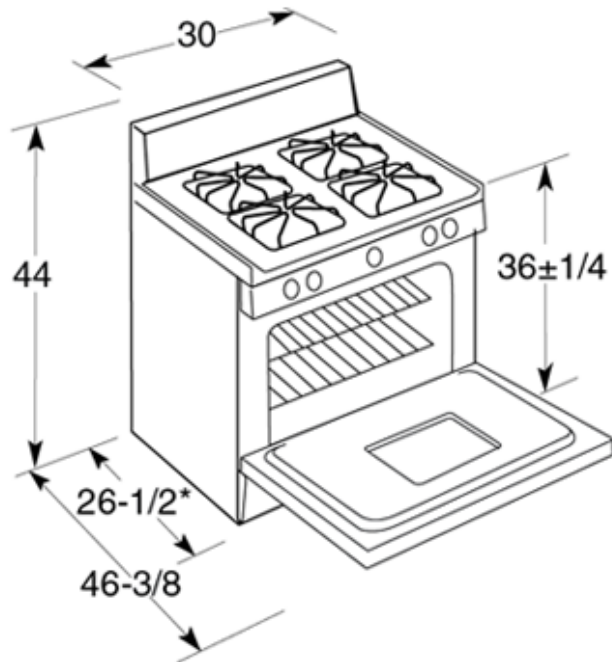

HOTPOINT

RGB524PET – Hotpoint 30" Free-Standing Gas Range

Dimensions (in inches)

30" Gas Range Installation Information (in inches)

Installation Information: Before installing, consult installation instructions packed with product for current dimensional data.

HOTPOINT

RGB524PET – Hotpoint 30" Free-Standing Gas Range

Features and Benefits

- Extra-Large oven capacity – Provides a large oven interior ideal for cooking more items at once.
- All purpose burners – Deliver a wide range of heat output ideal for most cooking requirements.
- Standard grates – Provide a sturdy and convenient cookware surface for everyday cooking.
- Porcelain upswept cooktop – Features raised edges to help contain spills and make clean-up easy.
- Easy clean subtop – Porcelain enameled subtop collects spills and messes for easy cleaning.
- Porcelain over door – Offers a scratch-resistant porcelain coating for easy cleaning.
- Model RGB524PETWH – White (white door and black control panel)