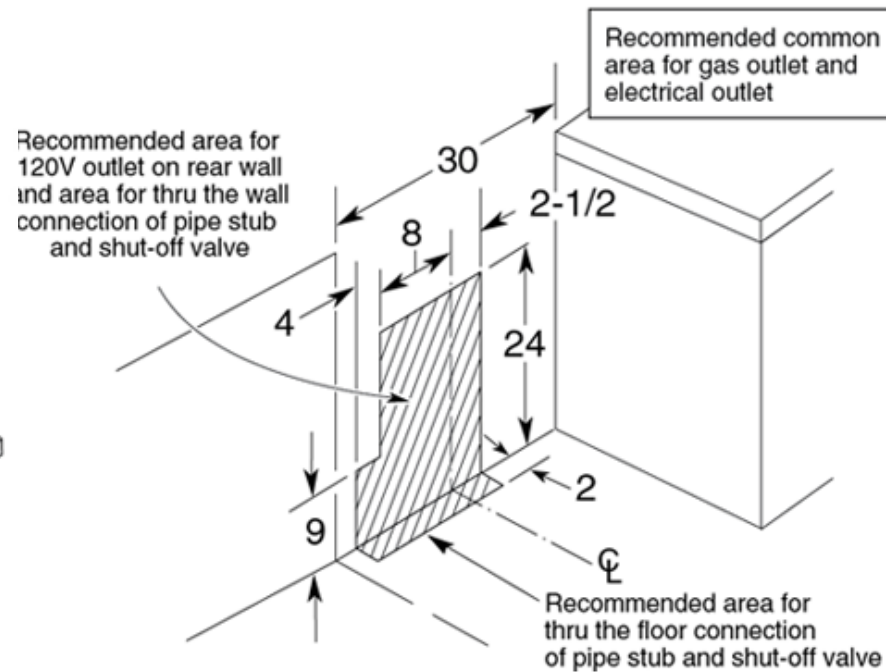

HOTPOINT

RGB524PET – Hotpoint 30" Free-Standing Gas Range

Dimensions (in inches)

30" Gas Range Installation Information (in inches)

Installation Information: Before installing, consult installation instructions packed with product for current dimensional data.

HOTPOINT

RGB524PET – Hotpoint 30" Free-Standing Gas Range

Features and Benefits

- Extra-Large oven capacity – Provides a large oven interior ideal for cooking more items at once.
- All purpose burners – Deliver a wide range of heat output ideal for most cooking requirements.
- Standard grates – Provide a sturdy and convenient cookware surface for everyday cooking.
- Porcelain upswept cooktop – Features raised edges to help contain spills and make clean-up easy.
- Easy clean subtop – Porcelain enameled subtop collects spills and messes for easy cleaning.
- Porcelain over door – Offers a scratch-resistant porcelain coating for easy cleaning.
- Model RGB524PETWH – White (white door and black control panel)