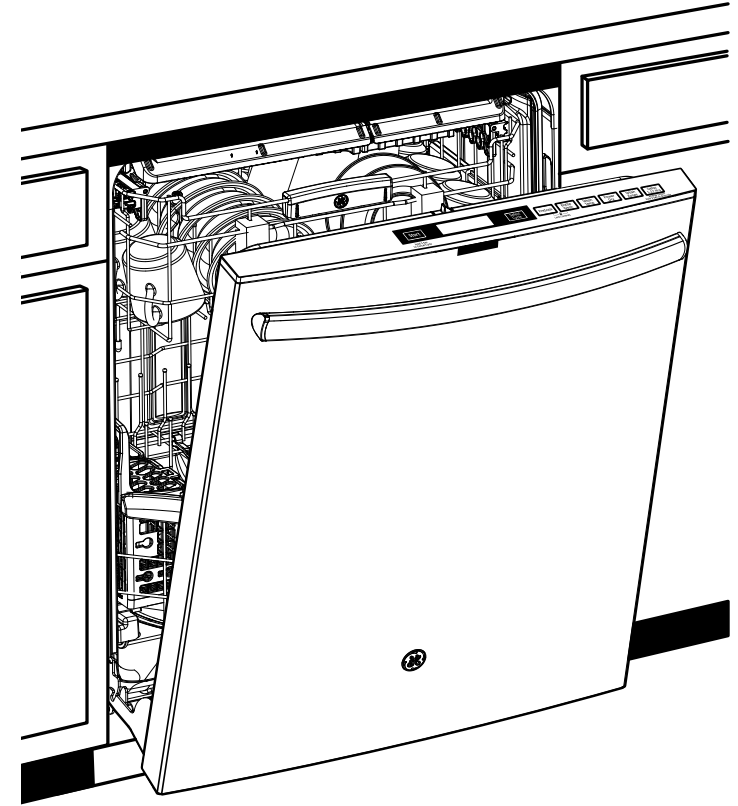

- The rough cabinet opening must be at least 24" deep, 24" wide and approximately 34-1/2" high from floor to underside of the countertop.

PDT750SSF/SMF

GE Profile™ Series Stainless Steel Interior Dishwasher with Hidden Controls

Features and Benefits

- Full stainless steel interior - Enjoy an attractive appearance and long-lasting durability
- GE's most advanced wash system with 102 cleaning jets - Achieve the ultimate clean from an industry-leading number of jets that deliver complete washing coverage to every corner of the dishwasher
- Reversing Quad Blade Wash Arm - Dishes come out impressively clean thanks to this revolutionary lower wash arm, with 25 spray jets reversing direction to hit items from every angle
- Bottle Wash Jets - Hard-to-reach areas inside tall items get completely clean with four dedicated jets integrated into the upper rack that shower water deep inside for the ultimate clean
- Side Jets - Cascading water fills the dishwasher while hydrating soils
- Easy Touch Adjustable Upper Rack with 2 Stem Safe - Quickly adjust the upper rack 2 inches up or down to accommodate tall glassware and 10 ½" plates with plenty of room in the bottom rack for large platters and cookie sheets
- 42dBA with LED status indicator on door - A dishwasher this quiet has a status indicator to tell you if the dishwasher is Washing, Drying or Clean
- Model PDT750SSFSS - Stainless steel
- Model PDT750SMFES - Slate