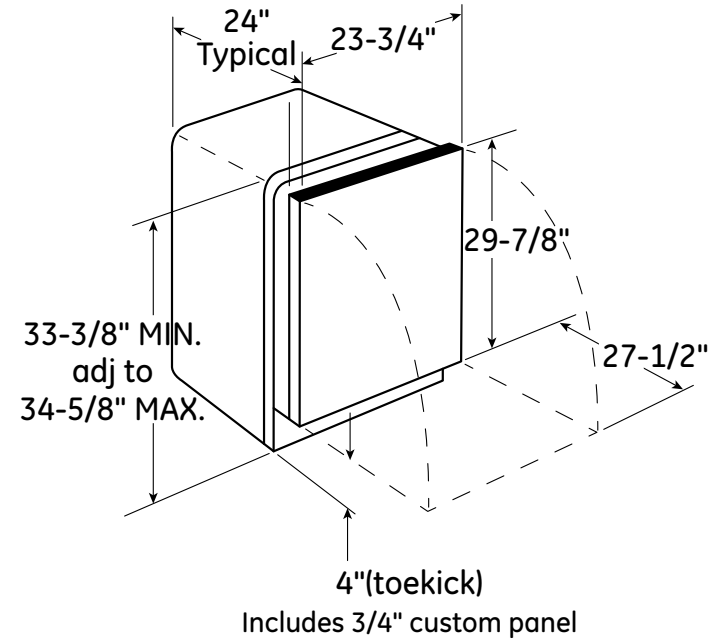

PDT750SSF/SMF

GE Profile™ Series Stainless Steel Interior Dishwasher with Hidden Controls

Dimensions and Installation Information (in inches)

Electrical Rating

Voltage AC.....	120
Hertz.....	60
Total connected load amperage.....	9.0
Calrod® heater watts max.....	1000

For use on adequately wired 120-volt, 15-amp circuit having 2-wire service with a separate ground wire. This appliance must be grounded for safe operation.

Installation Information: Before installing, consult installation instructions packed with product for current dimensional data.

†† Add 1/2" for deepest part of contour door. Allow an additional 2" for the handle on PDWT500/PDWT400/PDWT200 Series models.

For answers to your Monogram® Cafe™ Series, Profile™ Series or GE® appliance questions, visit our website at geappliances.com or call GE Answer Center® service, 800.626.2000.

- The rough cabinet opening must be at least 24" deep, 24" wide and approximately 34-1/2" high from floor to underside of the countertop.

PDT750SSF/SMF

GE Profile™ Series Stainless Steel Interior Dishwasher with Hidden Controls