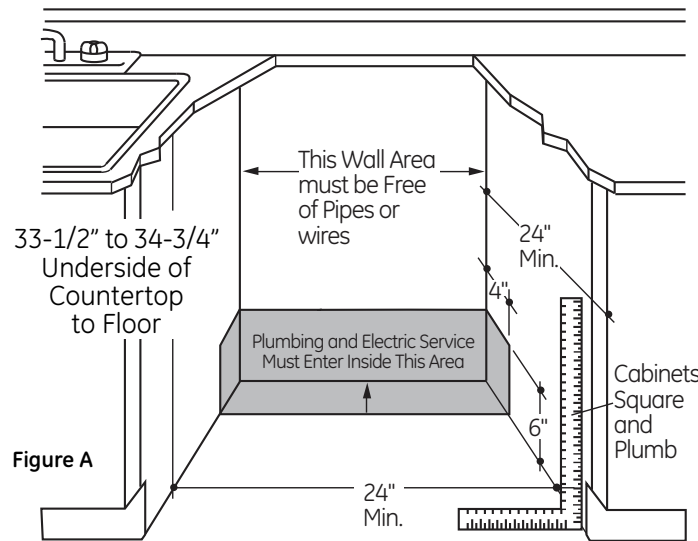

PDT750SSF/SMF

GE Profile™ Series Stainless Steel Interior Dishwasher with Hidden Controls

Dimensions and Installation Information (in inches)

Electrical Rating

Voltage AC.....	120
Hertz.....	60
Total connected load amperage.....	9.0
Calrod® heater watts max.....	1000

For use on adequately wired 120-volt, 15-amp circuit having 2-wire service with a separate ground wire. This appliance must be grounded for safe operation.

Installation Information: Before installing, consult installation instructions packed with product for current dimensional data.

†† Add 1/2" for deepest part of contour door. Allow an additional 2" for the handle on PDWT500/PDWT400/PDWT200 Series models.

For answers to your Monogram® Cafe™ Series, Profile™ Series or GE® appliance questions, visit our website at geappliances.com or call GE Answer Center® service, 800.626.2000.

- The rough cabinet opening must be at least 24" deep, 24" wide and approximately 34-1/2" high from floor to underside of the countertop.

PDT750SSF/SMF

GE Profile™ Series Stainless Steel Interior Dishwasher with Hidden Controls