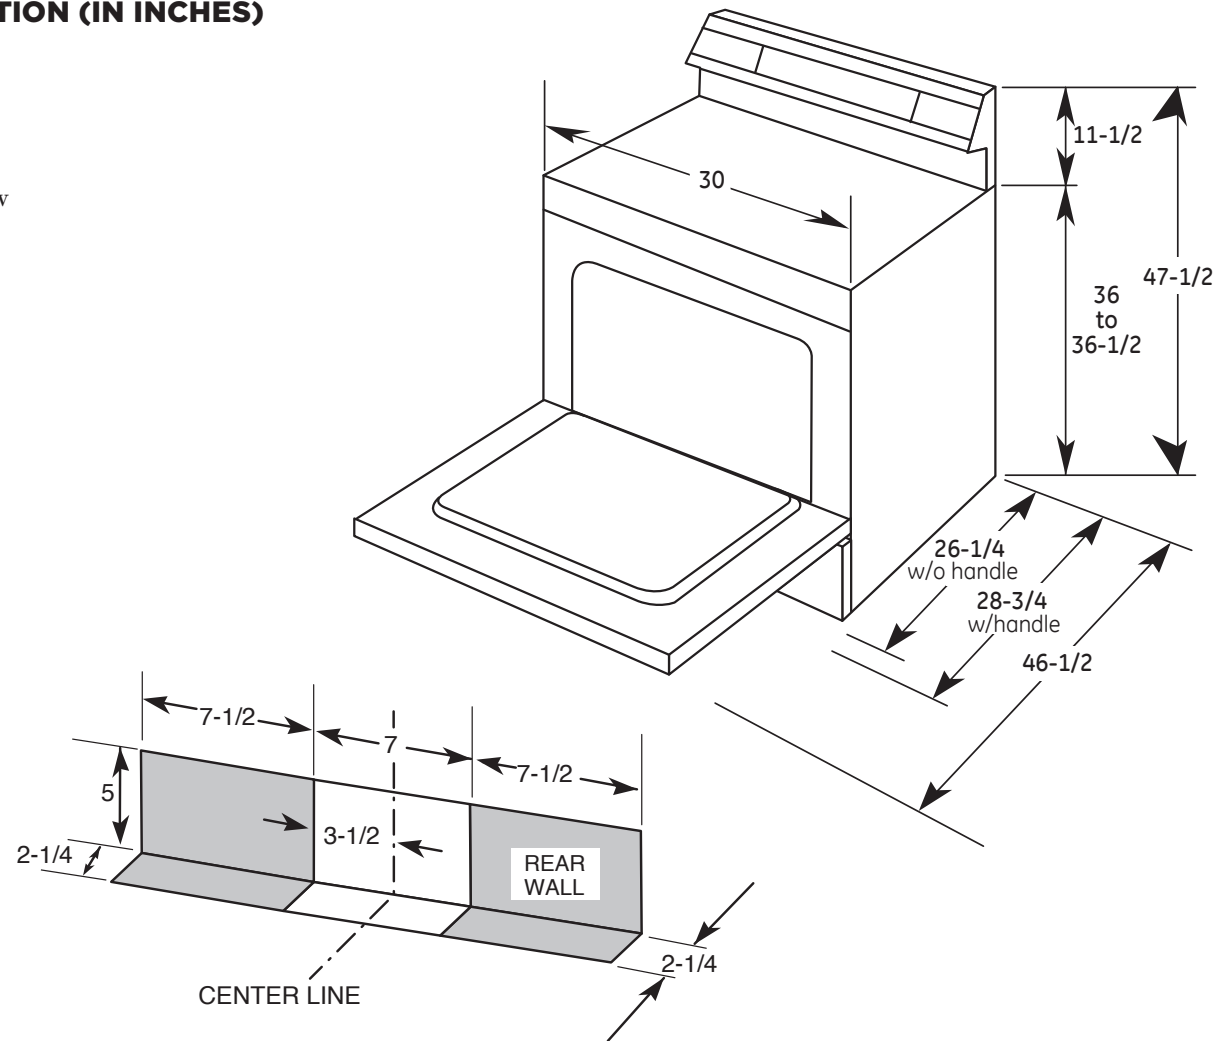

RB780RH

Hotpoint® 30" Free-Standing Electric Range

DIMENSIONS AND INSTALLATION INFORMATION (IN INCHES)

RECEPTACLE LOCATIONS

Locally approved flexible service cord or conduit must be used because terminals are not accessible after range installation. See shaded area in drawing for location of electrical outlet box. Recommended outlet locations allow range to be installed directly against wall.

NOTE: This appliance has been approved for 0" spacing to adjacent surfaces above the cooktop. However, a 6" minimum spacing to surfaces less than 15" above the cooktop and adjacent cabinet is recommended to reduce exposure to steam, grease splatter and heat.

INSTALLATION INFORMATION: Before installing, consult installation instructions for current dimensional data and additional requirements.

KW RATING	
240V	10.5
208V	7.9
BREAKER SIZE	
240V	40 Amps†
208V	40 Amps†

†NOTE: Check local codes for required breaker size.

For answers to your Monogram, GE Profile™ Series or GE® Series appliance questions, visit our website at geappliances.com or call GE Answer Center® service, 800.626.2000.