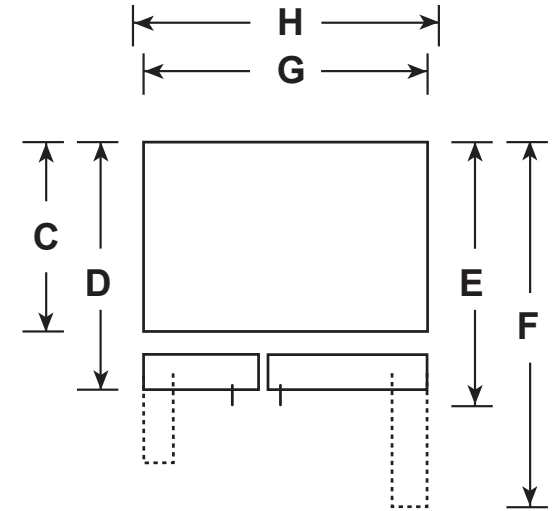

## Hotpoint® 25.3 Cu. Ft. Side-By-Side Refrigerator

### DIMENSIONS AND INSTALLATION INFORMATION (IN INCHES)

OVERALL DIMENSIONS	Height to top of hinge (in.) <b>A</b>	69-1/4
	Height to top of case (in.) <b>B</b>	68-3/4
	Case depth without door (in.) <b>C</b>	9
	Case depth less door handle (in.) <b>D</b>	32-1/4
	Case depth with door handle (in.) <b>E</b>	34-5/8
	Depth with fresh food door open 90° (in.) <b>F</b>	51-1/8
	Width (in.) <b>G</b>	35-3/4
	Width with door open 90° with door handle (in.) <b>H</b>	40-3/4
AIR CLEARANCES	Each side (in.)	1/8
	Top (in.)	1
	Back (in.)	2

†Water hook-up fits in back air clearance when calculating installation depth.

If installed against a wall, allow clearance of 14-3/16" on freezer side to remove bin.

Clearance required to remove fresh food full-size pan without disassembling is 18-15/16".