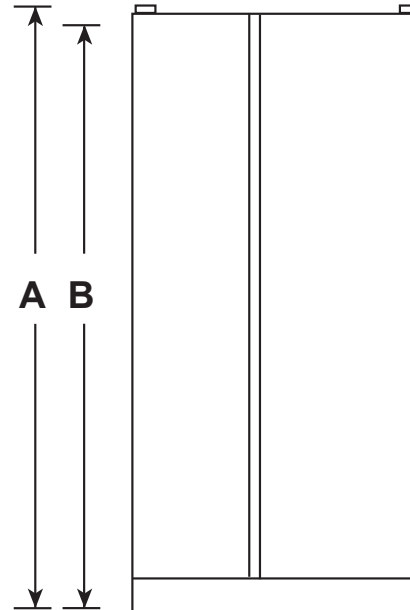

## Hotpoint® 25.3 Cu. Ft. Side-By-Side Refrigerator

### DIMENSIONS AND INSTALLATION INFORMATION (IN INCHES)

OVERALL DIMENSIONS	Height to top of hinge (in.) <b>A</b>	69-1/4
	Height to top of case (in.) <b>B</b>	68-3/4
	Case depth without door (in.) <b>C</b>	9
	Case depth less door handle (in.) <b>D</b>	32-1/4
	Case depth with door handle (in.) <b>E</b>	34-5/8
	Depth with fresh food door open 90° (in.) <b>F</b>	51-1/8
	Width (in.) <b>G</b>	35-3/4
	Width with door open 90° with door handle (in.) <b>H</b>	40-3/4
AIR CLEARANCES	Each side (in.)	1/8
	Top (in.)	1
	Back (in.)	2