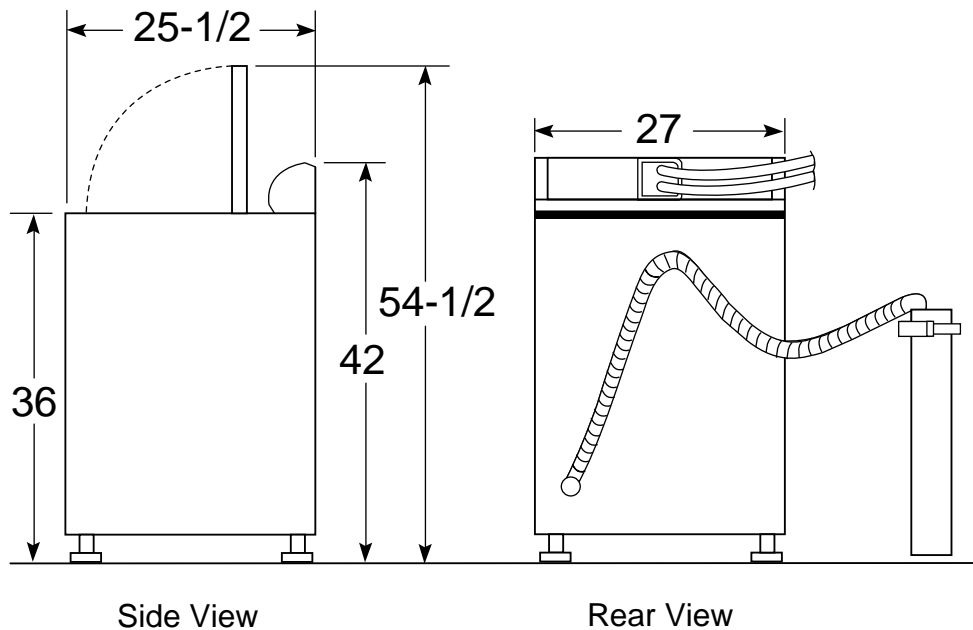

HOTPOINT

VBSR2080WAA - Hotpoint 3.2 Cu. Ft. Super Capacity Washer

Washer Dimensions (in inches)

Circuit Requirements: An individual, properly-grounded branch circuit, with a three-prong grounding-type receptacle, protected by a 15 or 20 amp circuit breaker or a time-delay fuse, is required.

Electrical Rating: 120V, 60Hz, 15 Amps

Installation Information: Before installing, consult installation instructions packed with product for current dimensional data.

HOTPOINT

VBSR2080WAA - Hotpoint 3.2 Cu. Ft. Super Capacity Washer

Features and Benefits

- Super 32 (3.2 Cu. Ft.) Capacity
- 2 Wash/Spin Speed Combinations
- 3 Wash/Rinse Temperature Selections
- 3 Water Levels
- 8 Cycles: Heavy Soil, Medium Soil, Light Soil, Auto Soak, Delicates, Permanent Press, Knits and PowerWash
- Bleach Dispenser
- Fabric Softener Dispenser
- Rear Lid Opening
- Self-Cleaning Filter
- TufTub™ Basket
- Front Serviceable
- Model VBSR2080WWW–White on White
- Model VBSR2080WAA–Almond on Almond