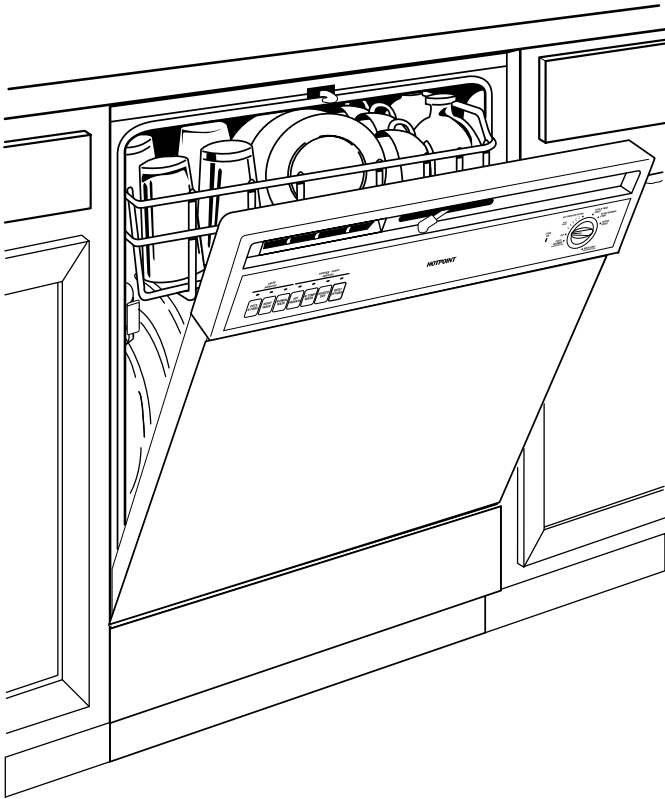

HOTPOINT

HDA3700G - Hotpoint Built-In Dishwasher

Features and Benefits

- Energy Star Qualified
- Power Wash II System with Self-Cleaning Filter and 3 Wash Levels
- TouchTap™ Controls
- Deluxe Plus Upper Rack
- Deluxe Lower Rack
- Deluxe Silverware Basket
- 6 Cycle / 31 Option Selections: Pots & Pans, Normal Wash, Water Saver (Dial), Light Wash (Dial), Plate Warmer (Dial) and Rinse Only (Dial); Delay Start (1-5 hr.), Heated Dry, Hi-Temp Wash and Hot PreWash Option (Dial)
- Rinse Aid Dispenser
- Steel Door
- QuietPower™ Motor
- QuietDesign™ Sound Insulation Package
- Model HDA3700GWW - White on white
- Model HDA3700GGB - Black on black
- Model HDA3700GCC - Bisque on bisque