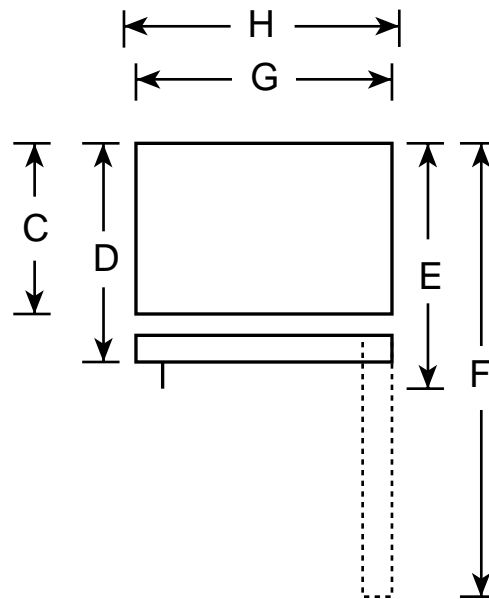

HOTPOINT

CTX18DABAA—Top-Mount No-Frost Refrigerator

Front View

Top View

Overall Dimensions	Height with hinge (in.) A	64-3/4
	Height without hinge (in.) B	64
	Depth without Doors (in.) C	27-1/2
	Depth with Doors (in.) D	29-13/16
	Depth plus Handle with Doors Closed (in.) E	31-1/2
	Depth with Doors open 90° (in.) F	58
	Width with Doors Closed (in.) G	29-3/8
	Width with Doors open 90° Less Door Handles (in.) H	29-3/8
Air Clearances	Each side (in.)	3/4
	Top (in.)	1
	Back (in.)	1

Note: Before installing, consult installation instructions packed with product for current dimensional data.

For answers to your Monogram®, GE Profile Performance Series™, GE Profile™, GE, Hotpoint and RCA appliance questions, call GE Answer Center® service, 800.626.2000.

Total volume and shelf area are calculated by the Association of Home Appliance Manufacturers' standards.

Listed by Underwriters Laboratories

HOTPOINT

CTX18DABAA—Top-Mount No-Frost Refrigerator

Features and Benefits

- 18.2 cu ft Capacity (Fresh Food 13.04 cu ft / Freezer 5.13 cu ft)
- 2 Clear Vegetable/Fruit Crispers
- Snack Pan
- 2 Split, 1 Full-Width (Adjustable, Spill Proof) Glass Fresh Food Cabinet Shelves
- Fixed Fresh Food Gallon Door Storage
- Dairy Compartment
- 1 Adjustable Full-Width Wire Everwhite Freezer Shelf
- 2 Freezer Door Shelves
- Equipped for Optional Automatic Icemaker
- 2 Ice 'n Easy Trays with Ice Storage Bin
- Color-Matched Door Handles
- Model CTX18DABWW—White on White
- Model CTX18DABAA—Almond on Almond