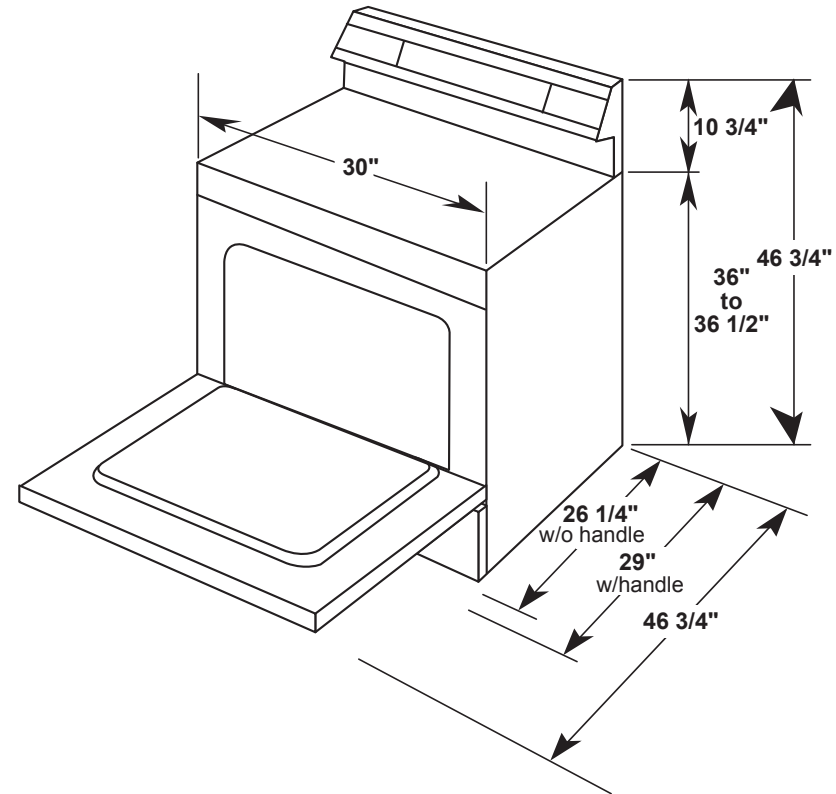

RBS400GM

Hotpoint 30" Free-Standing Standard Clean Electric Range

DIMENSIONS AND INSTALLATION INFORMATION (IN INCHES)

RECEPTACLE LOCATIONS

Locally approved flexible service cord or conduit must be used because terminals are not accessible after range installation. See shaded area in drawings for location of electrical outlet box. Recommended outlet locations allow range to be installed directly against rear wall.

KW RATING	
240V	10.1
208V	8.7

Hotpoint®

For answers to your Hotpoint product questions, visit our website at hotpoint.com or call 800.626.2000.

Specification Revised 8/21