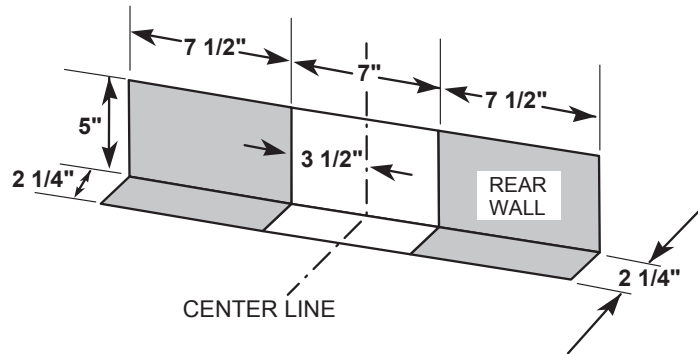

RBS400GM

Hotpoint 30" Free-Standing Standard Clean Electric Range

DIMENSIONS AND INSTALLATION INFORMATION (IN INCHES)

RECEPTACLE LOCATIONS

Locally approved flexible service cord or conduit must be used because terminals are not accessible after range installation. See shaded area in drawings for location of electrical outlet box. Recommended outlet locations allow range to be installed directly against rear wall.

KW RATING	
240V	10.1
208V	8.7

Hotpoint®

For answers to your Hotpoint product questions, visit our website at hotpoint.com or call 800.626.2000.

Specification Revised 8/21