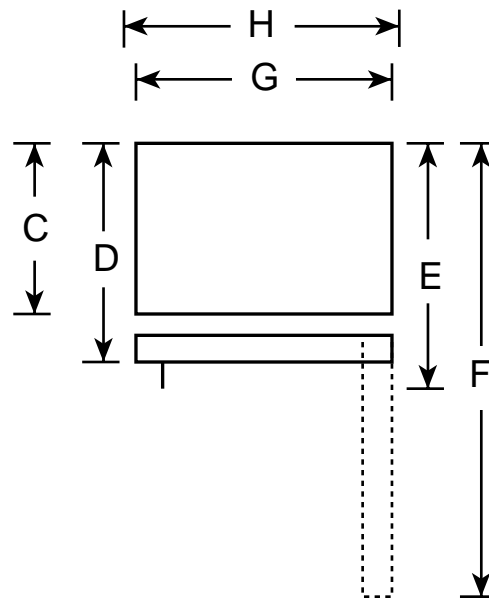

HOTPOINT

CTX14CYBWW—Top-Mount No-Frost Refrigerator

Front View

Top View

Overall Dimensions	Height with hinge (in.) A	61-1/2
	Height without hinge (in.) B	61
	Depth without Doors (in.) C	26
	Depth with Doors (in.) D	28
	Depth plus Handle with Doors Closed (in.) E	28
	Depth with Doors open 90° (in.) F	54-1/2
	Width with Doors Closed (in.) G	28
	Width with Doors open 90° Less Door Handles (in.) H	28-1/2
Air Clearances	Each side (in.)	3/4
	Top (in.)	1
	Back (in.)	1

Note: Before installing, consult installation instructions packed with product for current dimensional data.

Total volume and shelf area are calculated by the Association of Home Appliance Manufacturers' standards.

Listed by Underwriters Laboratories

HOTPOINT

CTX14CYBWW—Top-Mount No-Frost Refrigerator

Features and Benefits

- 14.4 cu ft Capacity (Fresh Food 10.58 cu ft / Freezer 3.86 cu ft)
- 2 Classic White Fruit/Vegetable Crispers
- 2 Adjustable Full-Width Wire Everwhite Fresh Food Cabinet Shelves
- 2 Fresh Food Door Shelves with Tall Bottle Storage
- Dairy Compartment
- 2 Freezer Door Shelves
- Equipped for Optional Automatic Icemaker
- 2 Ice 'N Easy Trays with Ice Tray Shelf
- Color-Matched Recessed Door Handles
- Model CTX14CYBWW—White on white
- Model CTX14CYBAA—Almond on almond