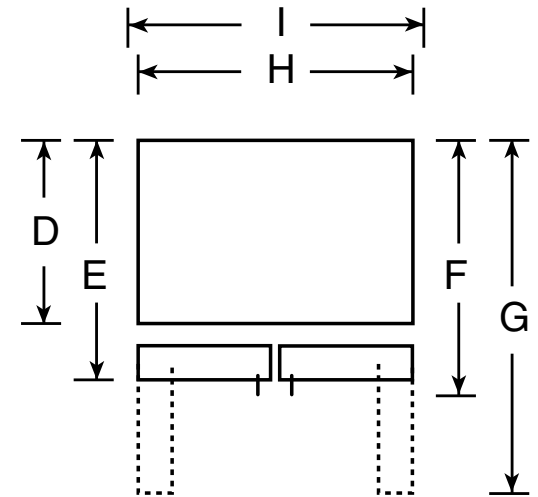

### Dimensions and Installation Information (in inches)

Overall Dimensions	Height to top of crown (in.) A	69-1/8
	Height to top of hinge (in.) B	68-3/8
	Height to top of case (in.) C	67-7/8
	Case depth without door (in.) D	28-1/4
	Case depth less door handle (in.) E	32-3/8
	Case depth with door handle (in.) F	34-7/8
	Depth with fresh food door open 90° (in.) G	46-5/8
	Width (in.) H	32-3/4
	Width with door open 90° inc. door handle (in.) I	40-3/8
Air Clearances	Each side (in.)	1/8
	Top (in.)	1
	Back (in.)	2