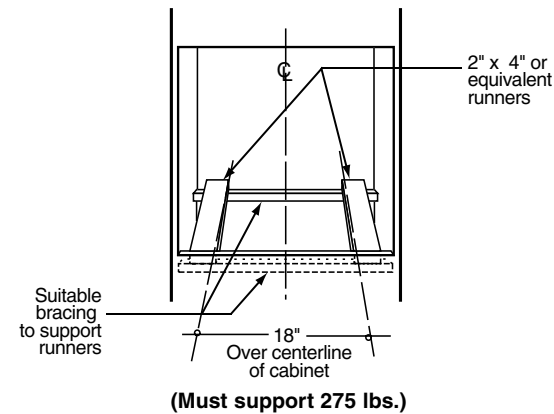

GE Appliances

JKP86BF/CF/WF – GE 27" Built-In Double Microwave/Thermal Oven

Dimensions (in inches)

| KW Rating | |
|--------------|---------|
| 240V | 6.4 |
| 208V | 5.1 |
| Breaker Size | |
| 240V | 30 Amps |
| 208V | 30 Amps |

| Cabinet | 27" |
|--|-----------------------|
| A – Cabinet Width Required | 27" min. |
| B – Minimum Cabinet Depth | 23-5/8" |
| C – Opening Width | 25" min.-25"-1/4 max. |
| D – Opening Height | 41-1/4" max. |
| E – Minimum Cutout Location from Floor | 22" |
| Oven | |
| F – Overall Depth | 23-5/8" |
| | w/o trim 41-1/8" |
| G – Overall Height | with trim 42-1/8" |
| H – Overall Width | 26-5/8" |