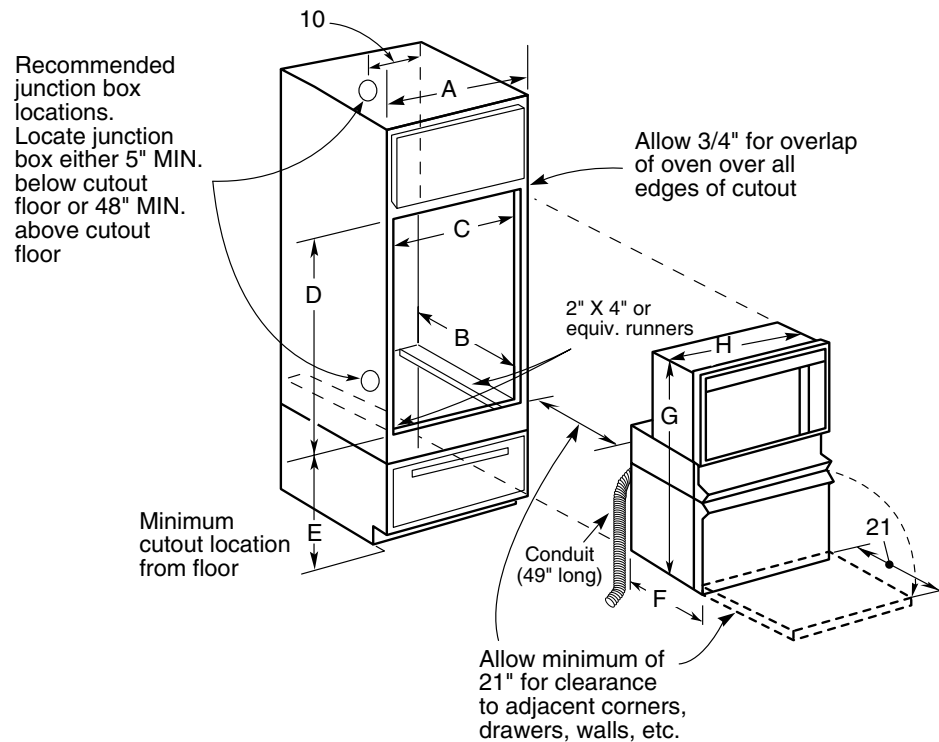

GE Appliances

JKP86BF/CF/WF – GE 27" Built-In Double Microwave/Thermal Oven

Dimensions (in inches)

| KW Rating | |
|--------------|---------|
| 240V | 6.4 |
| 208V | 5.1 |
| Breaker Size | |
| 240V | 30 Amps |
| 208V | 30 Amps |

| Cabinet | 27" |
|--|-----------------------|
| A – Cabinet Width Required | 27" min. |
| B – Minimum Cabinet Depth | 23-5/8" |
| C – Opening Width | 25" min.-25"-1/4 max. |
| D – Opening Height | 41-1/4" max. |
| E – Minimum Cutout Location from Floor | 22" |
| Oven | |
| F – Overall Depth | 23-5/8" |
| | w/o trim 41-1/8" |
| G – Overall Height | with trim 42-1/8" |
| H – Overall Width | 26-5/8" |

Note: Cabinets installed adjacent to wall ovens must have an adhesion spec of at least a 194°F temperature rating.

Note: If marks, blemishes or the cutout opening is visible above the installed oven, it may be necessary to add wood shims under the runners and front trim until the marks or openings are covered.