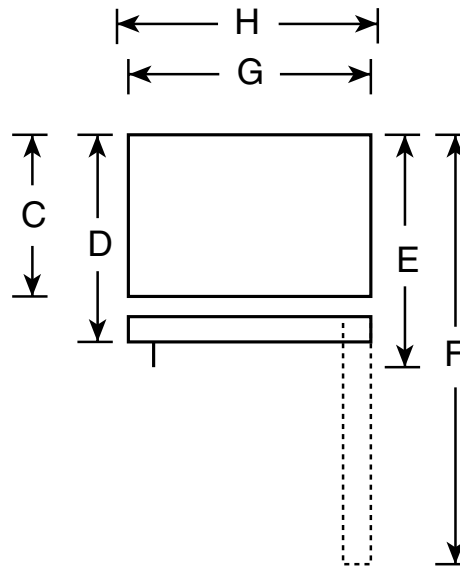

GE Appliances

GTS18WCM—GE 17.9 Cu. Ft. Top-Freezer Refrigerator with Icemaker

Dimensions (in inches)

Front View

Top View

Overall Dimensions	Height with hinge (in.) A	66-5/8
	Height without hinge (in.) B	66-1/8
	Depth without Doors (in.) C	27-1/2
	Depth with Doors (in.) D	30-1/4
	Depth plus Handle with Doors Closed (in.) E	32-1/8
	Depth with Doors open 90° (in.) F	58-1/8
	Width with Doors Closed (in.) G	29-1/2
	Width with Doors open 90° (in.) H	30
Air Clearances	Each side (in.)	1/8
	Top (in.)	1
	Back (in.)	1

For answers to your Monogram®, GE Profile™ or GE appliance questions, visit our website at WWW.GEAppliance.com or call GE Answer Center® service, 800.626.2000.

Total volume and shelf area are calculated by the Association of Home Appliance Manufacturers' standards.

Listed by Underwriters Laboratories

GE Appliances

GTS18WCM—GE 17.9 Cu. Ft. Top-Freezer Refrigerator with Icemaker

Features and Benefits

- 17.9 cu ft Capacity (Fresh Food 12.87 cu ft / Freezer 4.98 cu ft)
- Equipped with Factory-Installed Automatic Icemaker
- 2 Adjustable Humidity Fruit/Vegetable Crispers
- Snack Pan
- 4 Split, Adjustable, Spill Proof Glass Fresh Food Cabinet Shelves (Slide-out)
- 3 Adjustable Modular Gallon Door Bins
- 1 Fixed Fresh Food Door Shelf with Tall Bottle Storage
- Dairy Compartment with Butter Dish
- Spill Proof Freezer Floor
- 1 Full-Width Wire Everwhite Freezer Compartment Shelf
- Tilt-Out Freezer Door Bin
- 2 Modular Freezer Door Shelves
- Ice Storage Bin
- Deluxe Quiet Design Quiet Package
- Color-Matched Door Handles
- Model GTS18WCMWW - White on white
- Model GTS18WCMCC - Bisque