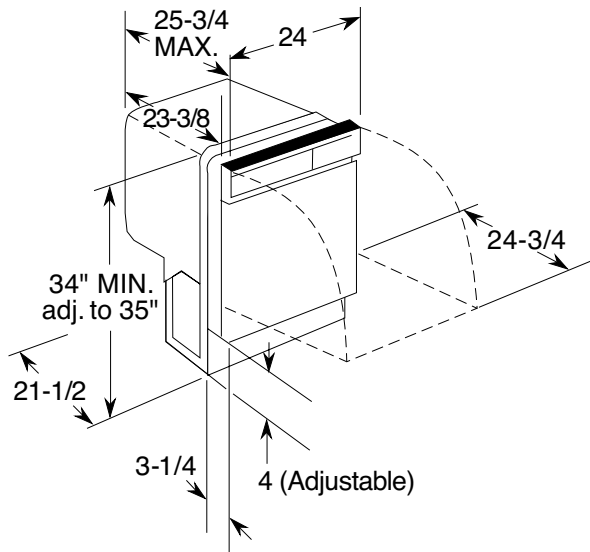

HOTPOINT®

HDA2100V – Hotpoint Built-In Dishwasher

Dishwasher Dimensions (in inches)

When using GPF325
1/4" custom dishwasher
door and access panel kit.

When using GPF375
3/4" custom dishwasher
door and access panel kit.

Kit	A	B	C	Panel Thickness
GPF325	18-7/8"	23-9/16"	3-11/16"	1/4"
GPF375	18-15/16"	23-5/8"	4-1/4" to 3-3/4"	3/4"

* Bottom of panel must be notched 1-1/2" x 1/2" to clear across panel
** Adjustment required to match adjacent cabinet fronts due to leveling leg adjustment, 4" nominal

Note: Dishwasher must not be installed more than 10 feet from sink for proper drainage. All plumbing and electrical work must be in accordance with local codes. Dishwasher includes drain hose and leveling legs.