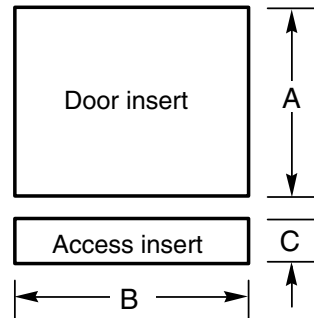

HOTPOINT®

HDA2100V – Hotpoint Built-In Dishwasher

Dishwasher Dimensions (in inches)

When using GPF325
1/4" custom dishwasher
door and access panel kit.

When using GPF375
3/4" custom dishwasher
door and access panel kit.

Kit	A	B	C	Panel Thickness
GPF325	18-7/8"	23-9/16"	3-11/16"	1/4"
GPF375	18-15/16"	23-5/8"	4-1/4" to 3-3/4"	3/4"

* Bottom of panel must be notched 1-1/2" x 1/2" to clear across panel
** Adjustment required to match adjacent cabinet fronts due to leveling leg adjustment, 4" nominal

Note: Dishwasher must not be installed more than 10 feet from sink for proper drainage. All plumbing and electrical work must be in accordance with local codes. Dishwasher includes drain hose and leveling legs.