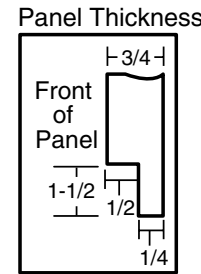

HOTPOINT®

HDA2100V – Hotpoint Built-In Dishwasher

Dishwasher Dimensions (in inches)

When using GPF325
1/4" custom dishwasher
door and access panel kit.

When using GPF375
3/4" custom dishwasher
door and access panel kit.

Kit	A	B	C	Panel Thickness
GPF325	18-7/8"	23-9/16"	3-11/16"	1/4"
GPF375	18-15/16"	23-5/8"	4-1/4" to 3-3/4"	3/4"

* Bottom of panel must be notched 1-1/2" x 1/2" to clear across panel
** Adjustment required to match adjacent cabinet fronts due to leveling leg adjustment, 4" nominal