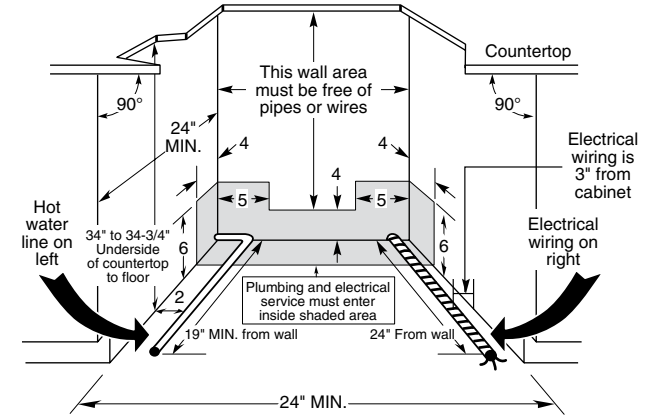

HOTPOINT®

HDA2100V – Hotpoint Built-In Dishwasher

Dishwasher Dimensions (in inches)

When using GPF325
1/4" custom dishwasher
door and access panel kit.

When using GPF375
3/4" custom dishwasher
door and access panel kit.

Kit	A	B	C	Panel Thickness
GPF325	18-7/8"	23-9/16"	3-11/16"	1/4"
GPF375	18-15/16"	23-5/8"	4-1/4" to 3-3/4"	3/4"

* Bottom of panel must be notched 1-1/2" x 1/2" to clear across panel
** Adjustment required to match adjacent cabinet fronts due to leveling leg adjustment, 4" nominal

Note: Dishwasher must not be installed more than 10 feet from sink for proper drainage. All plumbing and electrical work must be in accordance with local codes. Dishwasher includes drain hose and leveling legs.