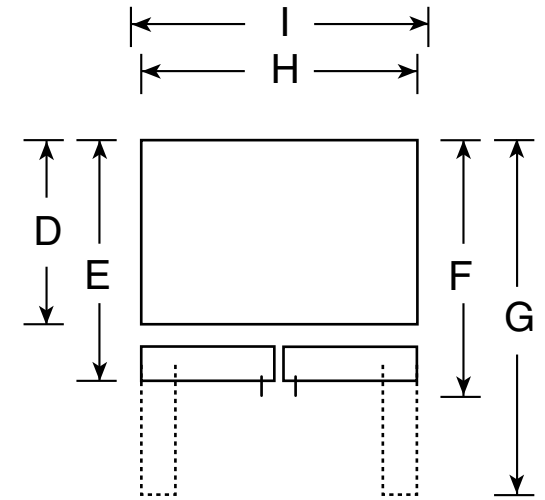

PFE29PSD

GE Profile™ Series 28.6 Cu. Ft. French-Door Refrigerator

Dimensions and Installation Information (in inches)

Overall Dimensions	Height to top of crown (in.) A	70-1/2
	Height to top of hinge (in.) B	69-7/8
	Height to top of case (in.) C	69
	Case depth without door (in.) D	29-3/8
	Case depth less door handle (in.) E	35-1/4
	Case depth with door handle (in.) F	36-1/4
	Depth with fresh food door open 90° (in.) G	48-3/8
	Width (in.) H	35-3/4
	Width with door open 90° inc. door handle (in.) I	44-5/8
Air	Each side (in.)	1/8
	Top (in.)	1
	Back (in.)	2

Features and Benefits

- Hands-free Autofill - Lets you walk away while the dispenser automatically fills any container with filtered water
- Precise Fill setting - Dispenses filtered water in accurate measurements for easy food and drink preparation
- Full-width electronic temperature-controlled drawer with LED lights - 5 accurate settings deliver the optimal temperatures for keeping foods fresh
- TwinChill™ evaporators - Separate climates in the fresh food and freezer sections help keep foods fresh
- Color LCD screen with photo upload - Add a personal touch when you upload photos to the color LCD display from your flash drive
- Showcase LED lighting - Positioned throughout the interior and under fresh food doors to spotlight foods inside the refrigerator and in the freezer
- Seamless stainless steel dispenser with pullout tray - Gives you a streamlined look while easily filling tall items
- Space saving icemaker - Located on the door with integrated bins to create more usable storage space
- Drop-down tray - Allows for extra door storage when you need it and tucks away when you don't
- In-the-door filter - Located in the door for more available space in the fresh food section and easy replacement
- Advanced water filtration uses RPWF replacement filter - Removes trace pharmaceuticals from water and ice
- Model PFE29PSDSS - Stainless steel