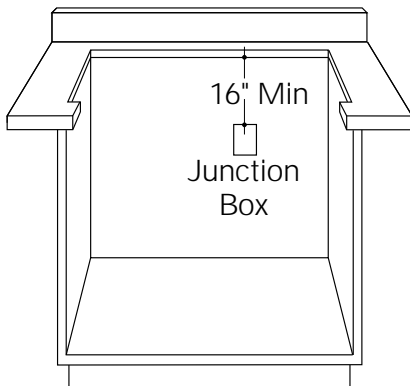

Monogram™

ZEU676YSB—Ribbon Cooktop

Dimensions and Specifications (in inches)

Cutout Dimensions:

W 34-5/8" max.

L 19-7/8" max.

Note: 10.5 KW rating at 240 volts.

7.9 KW rating at 208 volts.

Listed by
Underwriters
Laboratories

Monogram™

ZEU676YSB—Ribbon Cooktop

Features and Benefits

- Stainless Steel Model
- 36" Ribbon Electric Cooktop
- Black Patterned Tempered Glass Surface
- Three 7", Two 6" and One Dual (6"/9") Ribbon Heating Element
- Ribbon Bridge Burner Links 7" Elements
- Upfront Controls
- Six Hot Surface Indicator Lights
- Recessed Cooktop with Steel Surround
- Model ZEU676YSB—Stainless Steel