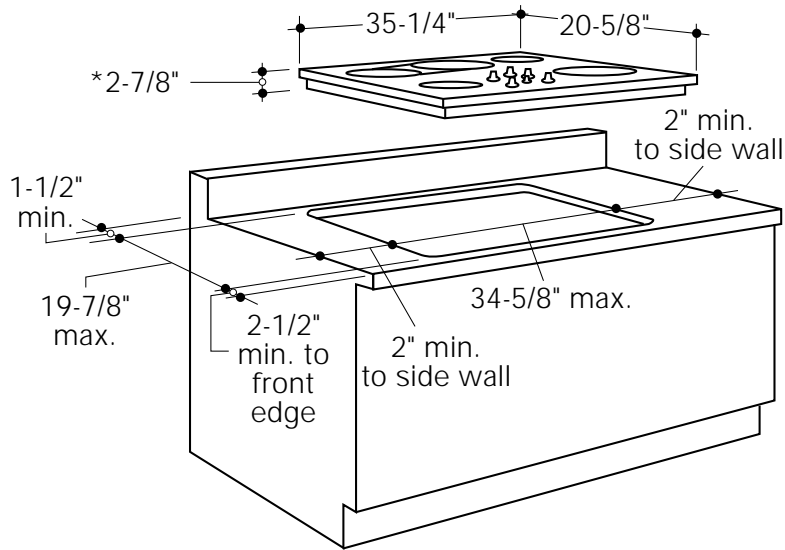

Monogram™

ZEU676YSB—Ribbon Cooktop

Dimensions and Specifications (in inches)

Cutout Dimensions:

W 34-5/8" max.

L 19-7/8" max.

Note: 10.5 KW rating at 240 volts.

7.9 KW rating at 208 volts.

Listed by
Underwriters
Laboratories

Monogram™

ZEU676YSB—Ribbon Cooktop

Features and Benefits

- Stainless Steel Model
- 36" Ribbon Electric Cooktop
- Black Patterned Tempered Glass Surface
- Three 7", Two 6" and One Dual (6"/9") Ribbon Heating Element
- Ribbon Bridge Burner Links 7" Elements
- Upfront Controls
- Six Hot Surface Indicator Lights
- Recessed Cooktop with Steel Surround
- Model ZEU676YSB—Stainless Steel