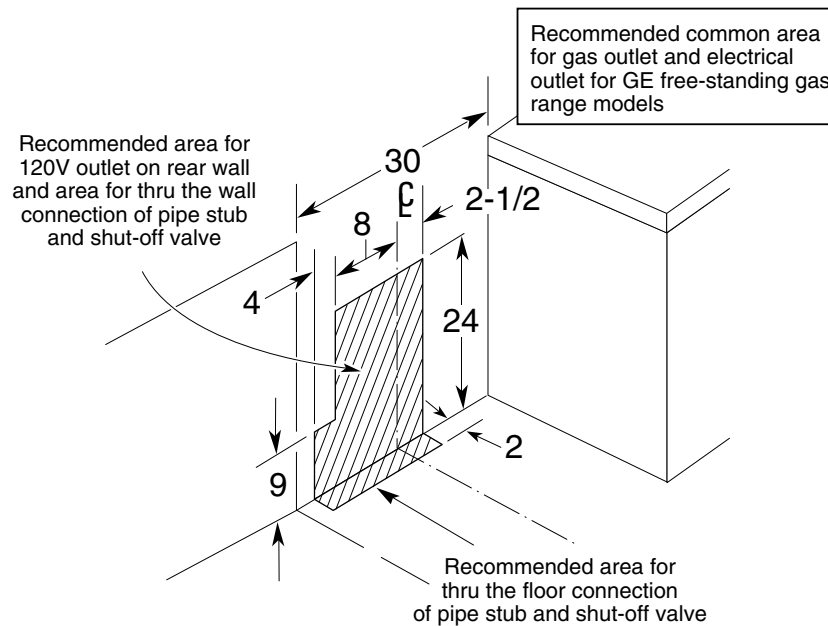

## RGB745BEAAD—30" Free-Standing Gas Range

### Dimensions (in inches)