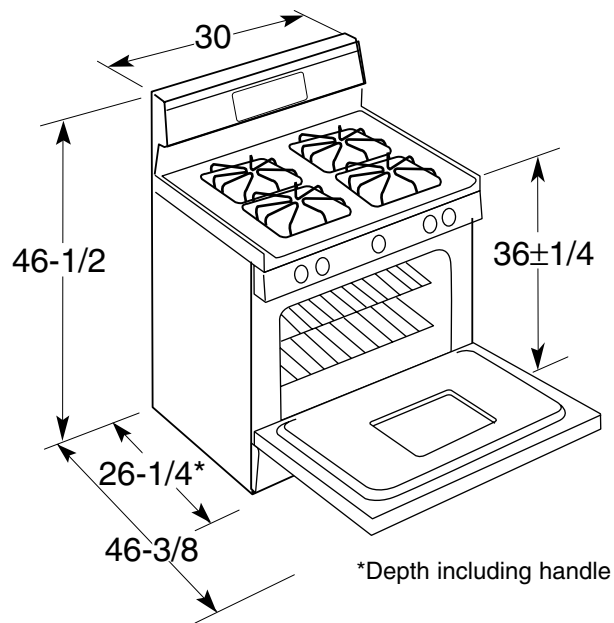

## RGB745BEAAD—30" Free-Standing Gas Range

### Dimensions (in inches)