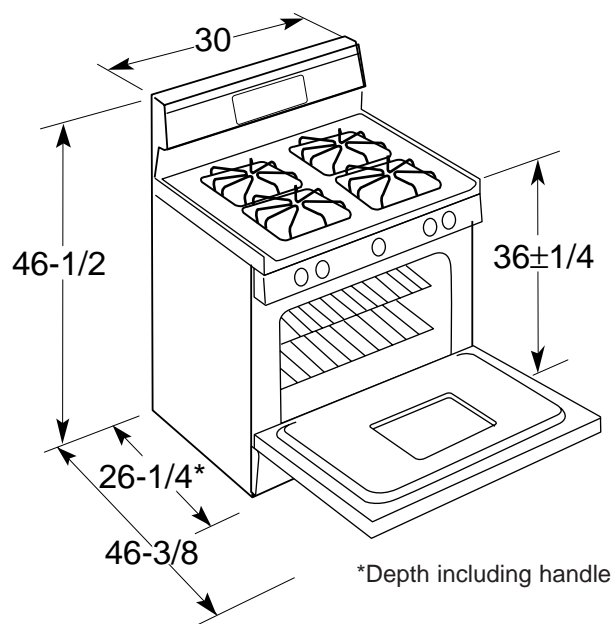

## RGB528BEAWH—30" Free-Standing Gas Range

Dimensions (in inches)

### Installation Information:

Dimensions shown here are the same as those shown on the installation instructions at the time this sheet was printed. Before proceeding with installation, see your Hotpoint supplier for latest detailed preparation and installation instructions or install from the instructions packed with each unit.

## RGB528BEAWH—30" Free-Standing Gas Range