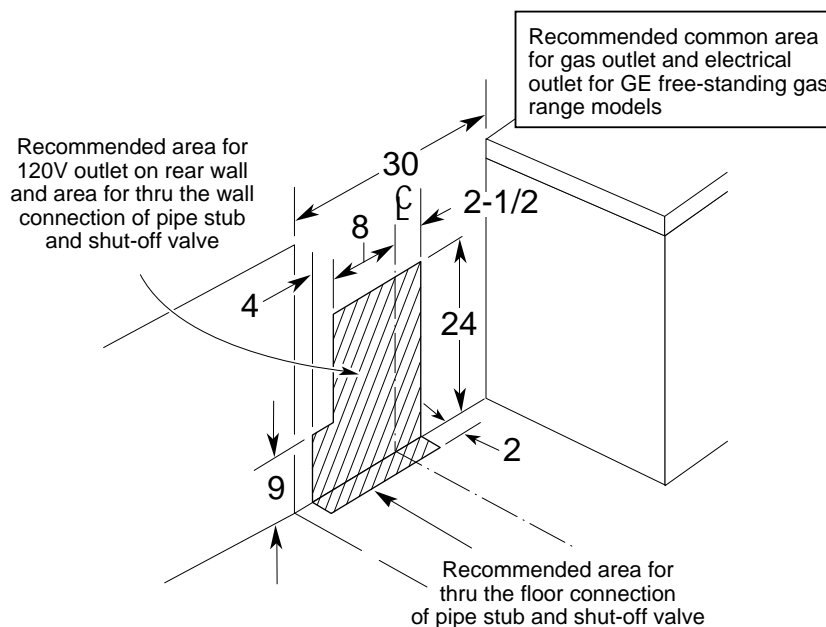

## RGB528BEAWH—30" Free-Standing Gas Range

Dimensions (in inches)

### Installation Information:

Dimensions shown here are the same as those shown on the installation instructions at the time this sheet was printed. Before proceeding with installation, see your Hotpoint supplier for latest detailed preparation and installation instructions or install from the instructions packed with each unit.

## RGB528BEAWH—30" Free-Standing Gas Range