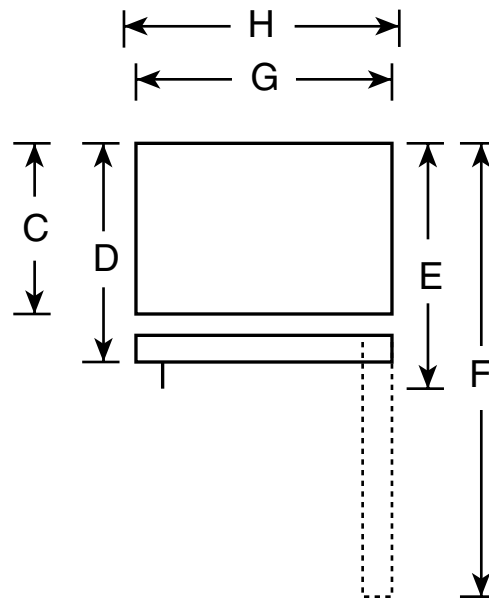

## CTX21DABWW—Top-Mount No-Frost Refrigerator

Front View

Top View

Overall Dimensions	Height with hinge (in.) <b>A</b>	<b>67</b>
	Height without hinge (in.) <b>B</b>	<b>66-1/4</b>
	Depth without Doors (in.) <b>C</b>	<b>27-1/2</b>
	Depth with Doors (in.) <b>D</b>	<b>29-13/16</b>
	Depth plus Handle with Doors Closed (in.) <b>E</b>	<b>31-3/4</b>
	Depth with Doors open 90° (in.) <b>F</b>	<b>59-7/8</b>
	Width with Doors Closed (in.) <b>G</b>	<b>31-1/4</b>
	Width with Doors open 90° Less Door Handles (in.) <b>H</b>	<b>31-1/4</b>
Air Clearances	Each side (in.)	<b>3/4</b>
	Top (in.)	<b>1</b>
	Back (in.)	<b>1</b>

**Note:** Before installing, consult installation instructions packed with product for current dimensional data.

Specification Revised 4/00

For answers to your Monogram,<sup>®</sup>GE Profile Performance Series,<sup>™</sup> GE Profile,<sup>™</sup> GE, Hotpoint and RCA appliance questions, call GE Answer Center<sup>®</sup> service, 800.626.2000.