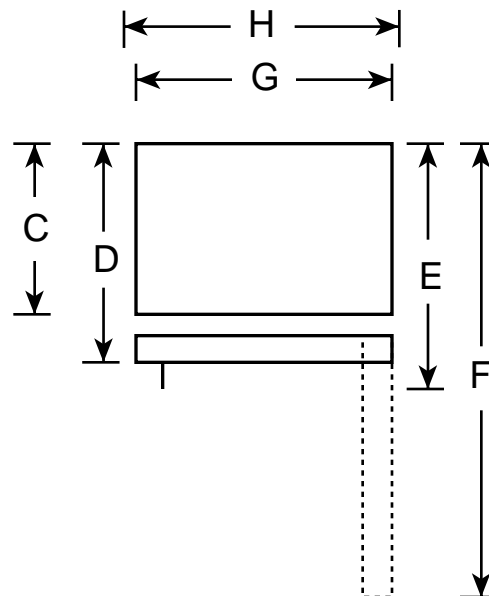

HOTPOINT®

HTS18ICP – Hotpoint 17.9 Cu. Ft. Top-Freezer Refrigerator with Icemaker

Front View

Top View

Overall Dimensions	Height to top of hinge (in.) A	66-5/8
	Height to top of case (in.) B	66-1/8
	Height to mid-freezer (in.)	57
	Case depth without door (in.) C	27-1/2
	Case depth less door handle (in.) D	30-1/4
	Case depth with door handle (in.) E	32-1/8
	Depth with fresh food door open 90° (in.) F	58-1/8
	Width (in.) G	29-1/2
	Width with door open 90° with door handle (in.) H	32
Air Clearances	Each side (in.)	1/8
	Top (in.)	1
	Back (in.)	1

Note: Before installing, consult installation instructions packed with product for current dimensional data.

Note: All Top-Freezer No-Frost Right-Hand Refrigerator Doors: As you face the front of the refrigerator, the handle is on your left and the hinges are on your right.

All Top-Freezer No-Frost Left-Hand Refrigerator Doors: As you face the front of the refrigerator, the handle is on your right and the hinges are on your left.

HTS18ICP – Hotpoint 17.9 Cu. Ft. Top-Freezer Refrigerator with Icemaker