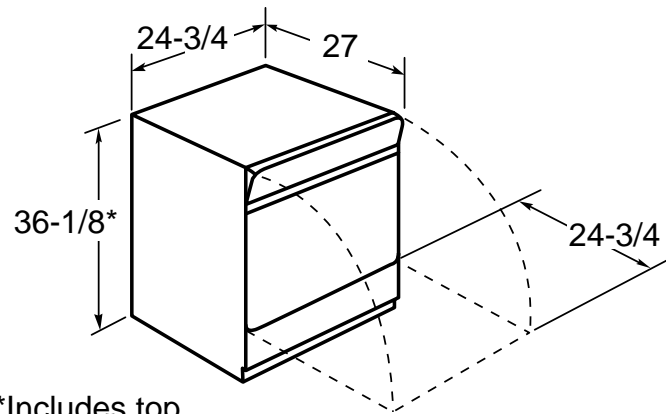

GE Appliances

GSC3200GWW/BB—GE Nautilus™ Convertible Dishwasher

Dimensions (in inches)

Portable

*Includes top and wheels

Built-In

Important Note: GE Kit number WD35M34 needed when adapting GE Convertible Dishwasher to a built-in installation. Contains built-in dishwasher water valve, hardware and complete instructions for changing a GE Convertible Dishwasher to an under-the-counter installation.