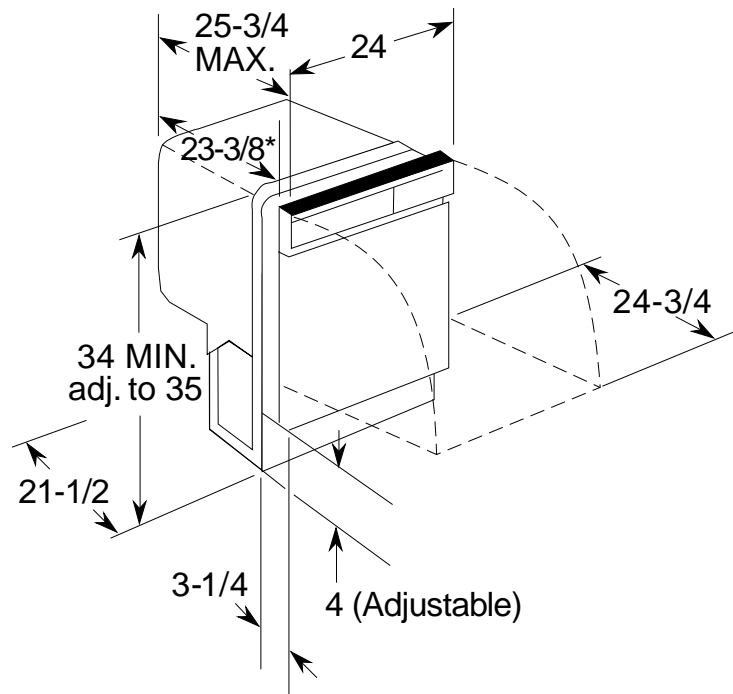

GE Appliances

GSC3200GWW/BB—GE Nautilus™ Convertible Dishwasher

Dimensions (in inches)

Portable

*Includes top and wheels

Built-In

Important Note: GE Kit number WD35M34 needed when adapting GE Convertible Dishwasher to a built-in installation. Contains built-in dishwasher water valve, hardware and complete instructions for changing a GE Convertible Dishwasher to an under-the-counter installation.