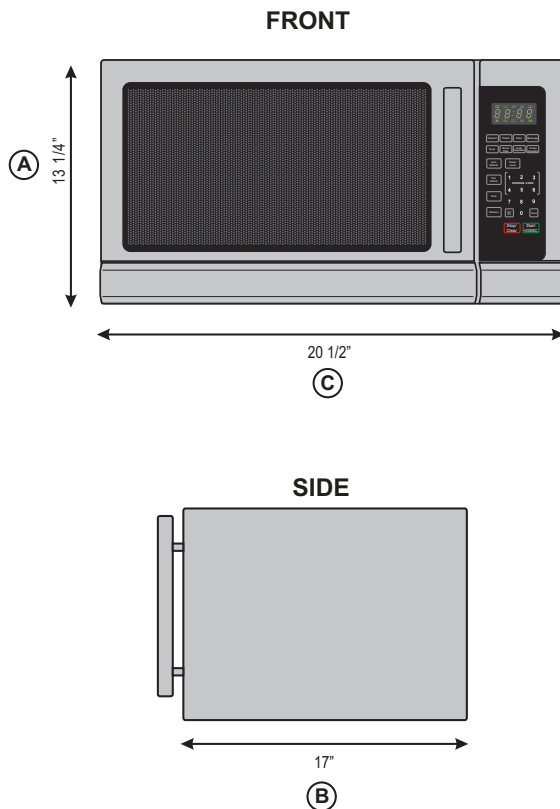

Letter	Overall Dimensions	in.
A	Height	13 1/4"
B	Depth	17"
C	Width	20 1/2"

Overall Packaging Details		
Packaging	lb./in.	
Gross Weight	37.5 lbs.	
Dimensions	W	23.25"
	D	18.25"
	H	15"

Power Requirements	
Electrical Rating	120V, 60Hz

Product Technical Illustration

General Appliance Information

Please read all installation details and instructions before use.

Contact Us

For questions regarding this product please refer to our website at haieramerica.com or call our customer service center at 877-337-3639.