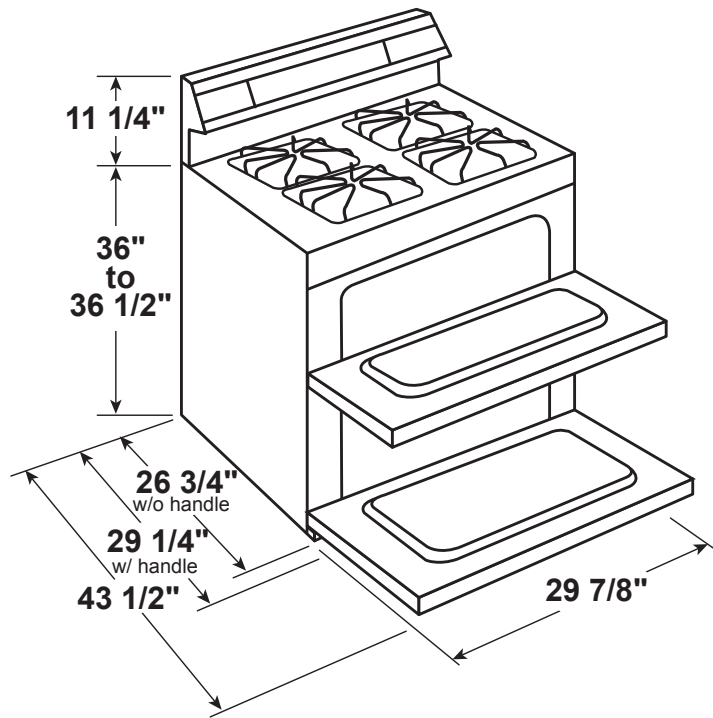

PGB960EEJ

GE Profile™ Series 30" Free-Standing Gas Double Oven Convection Range

DIMENSIONS AND INSTALLATION INFORMATION (IN INCHES)

ELECTRICAL RATING: 120V, 60Hz, 15A

INSTALLATION INFORMATION: Before installing, consult installation instructions packed with product for current dimensional data.