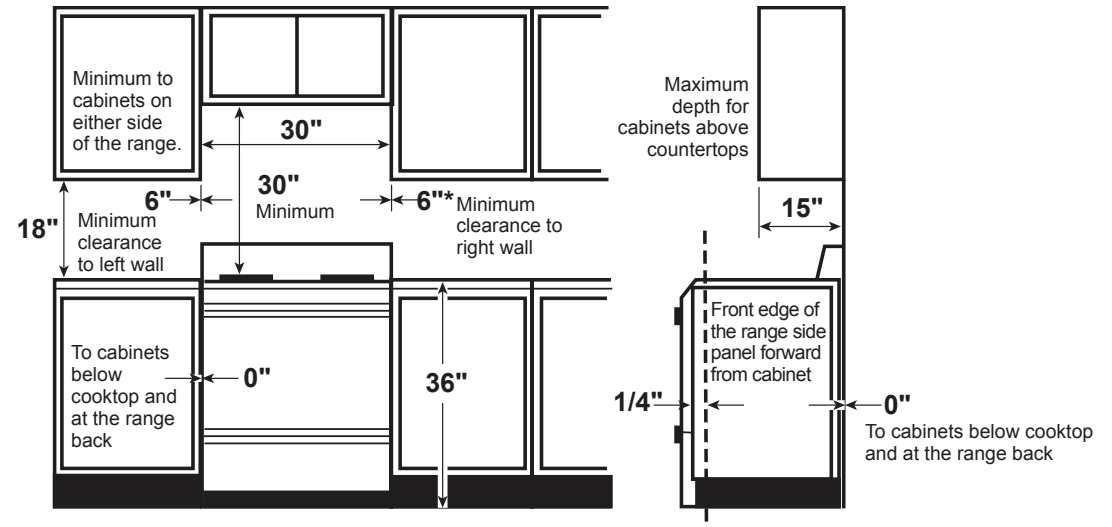

GAS PIPE AND ELECTRICAL OUTLET LOCATIONS

Recommended area for 120V outlet on rear wall and area for through-the-wall connection of pipe stub and shut-off valve.

Recommended area for through-the-floor connection of pipe stub and shut-off valve.