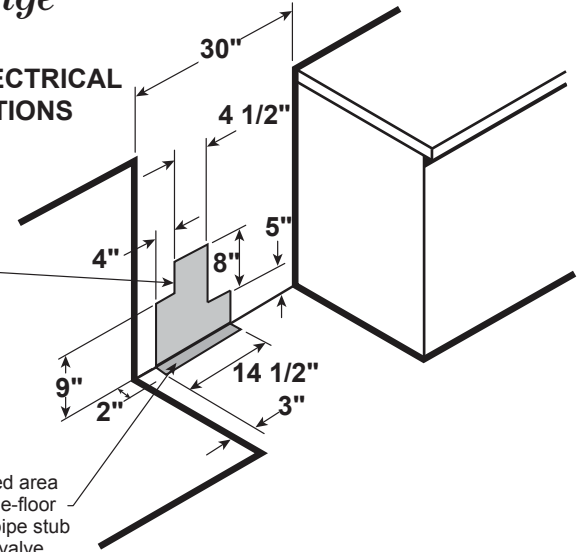

GAS PIPE AND ELECTRICAL OUTLET LOCATIONS

Recommended area for 120V outlet on rear wall and area for through-the-wall connection of pipe stub and shut-off valve.

Recommended area for through-the-floor connection of pipe stub and shut-off valve.