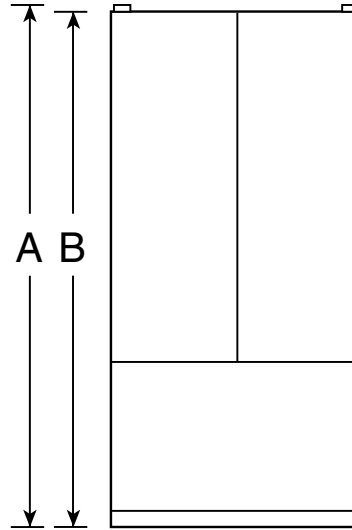

PFSF6PKX

GE Profile™ ENERGY STAR® 25.5 Cu. Ft. Bottom-Freezer Drawer Refrigerator

Dimensions and Installation Information (in inches)

Overall Dimensions	Height to top of hinge (in.) A	70
	Height to top of case (in.) B	68-1/2
	Case depth without door (in.) C	29-1/8
	Case depth less door handle (in.) D	32-7/8
	Case depth with door handle (in.) E	35-3/8
	Depth with fresh food door open 90° (in.) F	47-3/4
	Width (in.) G	35-3/4
	Width with door open 90° inc. door handle (in.) H	44-1/2
Air Clearances	Each side (in.)	1/8
	Top (in.)	1
	Back (in.)	1