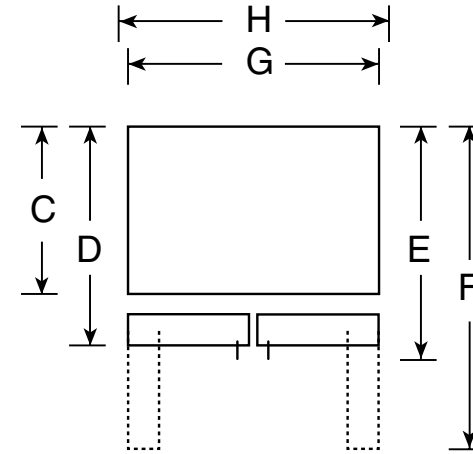

Top View

For answers to your Monogram,® GE Profile™ or GE® appliance questions, visit our website at ge.com or call GE Answer Center® service, 800.626.2000.

imagination at work

Listed by
Underwriters
Laboratories

As an ENERGY STAR® partner, GE has determined that this product meets the ENERGY STAR guidelines for energy efficiency.