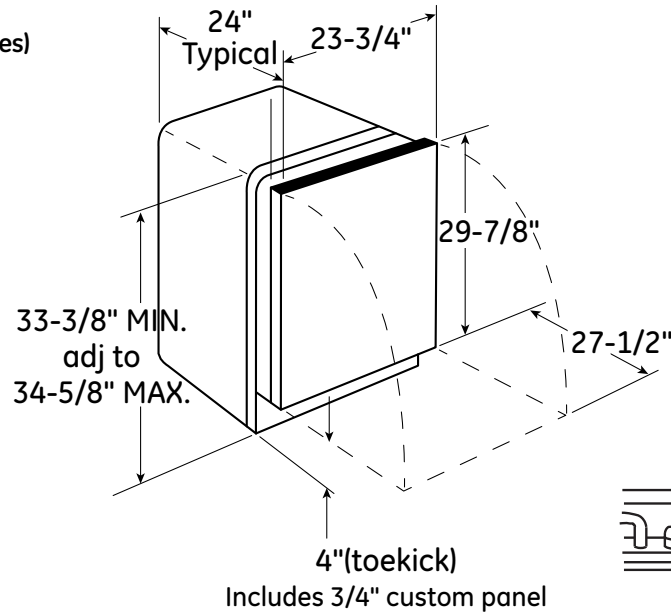

GDT720SGF/SSF

GE® Dishwasher with Hidden Controls

Dimensions and Installation Information (in inches)

Electrical Rating

Voltage AC.....	120
Hertz.....	60
Total connected load amperage.....	7.1
Calrod® heater watts.....	415/800

For use on adequately wired 120-volt, 15-amp circuit having 2-wire service with a separate ground wire. This appliance must be grounded for safe operation.

Installation Information: Before installing, consult installation instructions packed with product for current dimensional data.

As an ENERGY STAR® partner, GE has determined that this product meets the ENERGY STAR guidelines for energy efficiency.

GDT720SGF/SSF

GE® Dishwasher with Hidden Controls

Features and Benefits

- Full stainless steel interior - Enjoy an attractive appearance and long-lasting durability
- GE's most advanced wash system with 102 cleaning jets - Achieve the ultimate clean from an industry-leading number of jets that deliver complete washing coverage to every corner of the dishwasher
- Reversing Quad Blade Wash Arm - Dishes come out impressively clean thanks to this revolutionary lower wash arm, with 25 spray jets reversing direction to hit items from every angle
- Bottle Wash Jets - Hard-to-reach areas inside tall items get completely clean with four dedicated jets integrated into the upper rack that shower water deep inside for the ultimate clean
- Side Jets - Cascading water fills the dishwasher while hydrating soils
- Easy Touch Adjustable Upper Rack with 2 Stem Safe - Quickly adjust the upper rack 2 inches up or down to accommodate tall glassware and 10 ½" plates with plenty of room in the bottom rack for large platters and cookie sheets
- 46 dBA with status light on door - A dishwasher this quiet has a status light to let you know it is running
- Model GDT720SSFSS - Stainless steel
- Model GDT720SGFWW - White on white
- Model GDT720SGFBB - Black on black