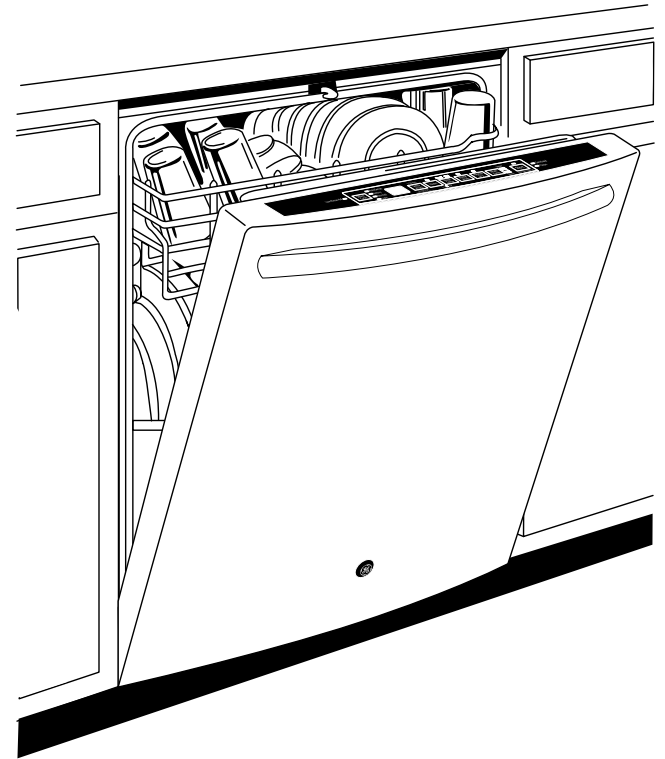

As an ENERGY STAR® partner, GE has determined that this product meets the ENERGY STAR guidelines for energy efficiency.

GDT720SGF/SSF

GE® Dishwasher with Hidden Controls

Features and Benefits

- Full stainless steel interior - Enjoy an attractive appearance and long-lasting durability
- GE's most advanced wash system with 102 cleaning jets - Achieve the ultimate clean from an industry-leading number of jets that deliver complete washing coverage to every corner of the dishwasher
- Reversing Quad Blade Wash Arm - Dishes come out impressively clean thanks to this revolutionary lower wash arm, with 25 spray jets reversing direction to hit items from every angle
- Bottle Wash Jets - Hard-to-reach areas inside tall items get completely clean with four dedicated jets integrated into the upper rack that shower water deep inside for the ultimate clean
- Side Jets - Cascading water fills the dishwasher while hydrating soils
- Easy Touch Adjustable Upper Rack with 2 Stem Safe - Quickly adjust the upper rack 2 inches up or down to accommodate tall glassware and 10 ½" plates with plenty of room in the bottom rack for large platters and cookie sheets
- 46 dBA with status light on door - A dishwasher this quiet has a status light to let you know it is running
- Model GDT720SSFSS - Stainless steel
- Model GDT720SGFWW - White on white
- Model GDT720SGFBB - Black on black