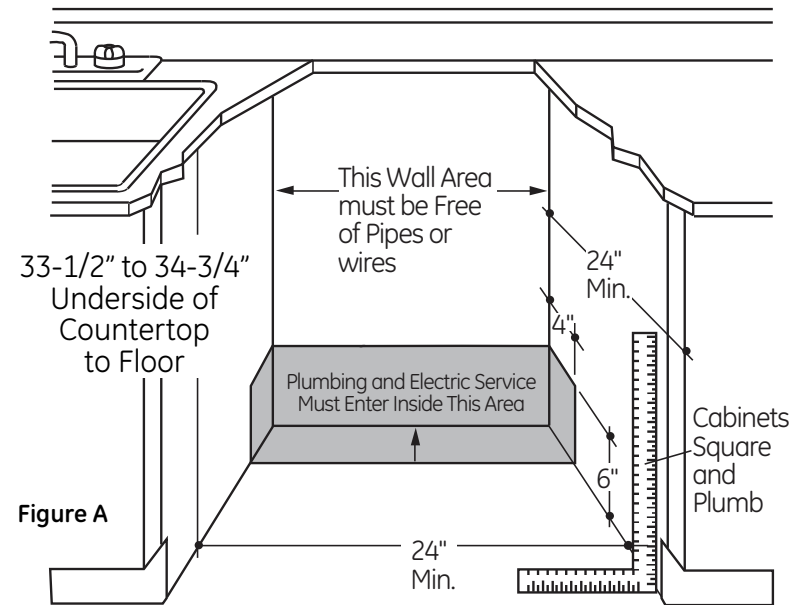

GDT720SGF/SSF

GE® Dishwasher with Hidden Controls

Dimensions and Installation Information (in inches)

Electrical Rating

Voltage AC.....	120
Hertz.....	60
Total connected load amperage.....	7.1
Calrod® heater watts.....	415/800

For use on adequately wired 120-volt, 15-amp circuit having 2-wire service with a separate ground wire. This appliance must be grounded for safe operation.

Installation Information: Before installing, consult installation instructions packed with product for current dimensional data.