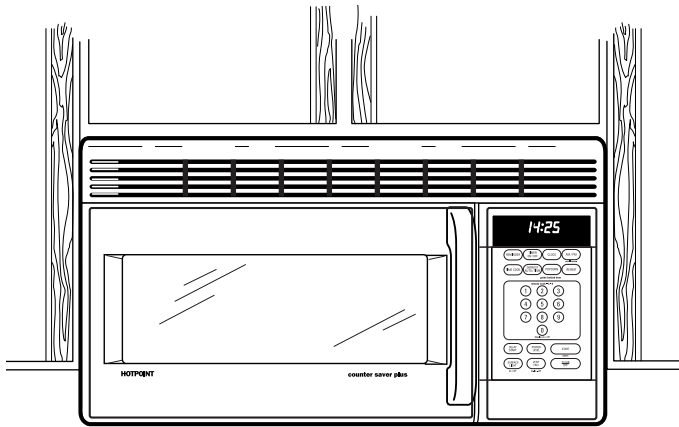

Ventilation Options: The Counter Saver Plus™ microwave oven is designed for adaptation for the following three types of ventilation:

Outside Exhaust (Vertical—as shown above)

Outside Exhaust (Horizontal)

HOTPOINT

RVM1425WA—Counter Saver Plus™ Over-The-Range Microwave Oven

Features and Benefits

- 1.4 cu. ft. Oven Cavity
- Powerful 900 Watts®
- Interactive Display System
- Electronic Scrolling Digital Display with Clock and AM/PM Pad
- Variable Scroll Speed
- Popcorn and Reheat Pads
- Time Cook I & II
- Auto Defrost / Time Defrost
- Express Cook with Instant On Controls
- Cooking Complete Reminder
- Delay Start / Reminder
- Concurrent Programming
- Display On/Off
- Timer On/Off
- Child Lock-Out
- 10 Power Levels
- Turntable
- Full-View Cooktop Lighting
- Two-Speed, High-Capacity Exhaust Fan
- Model RVM1425WA—White
- Model RVM1425BA—Black