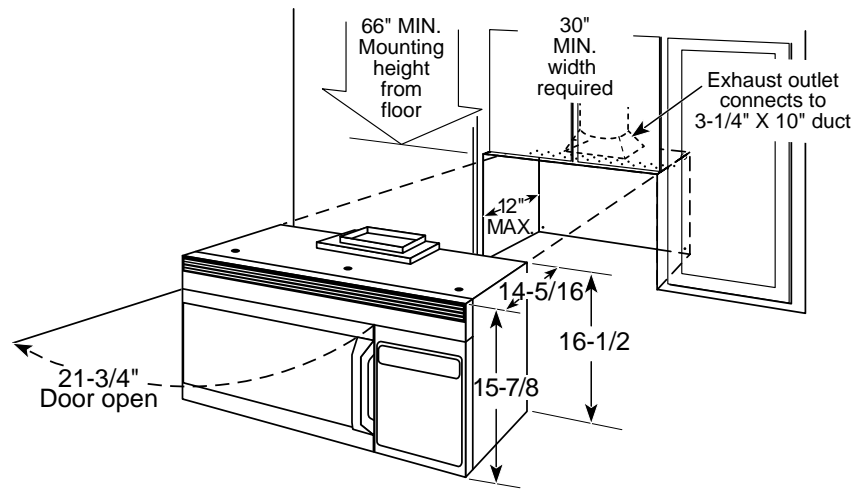

HOTPOINT

RVM1425WA—Counter Saver Plus™ Over-The-Range Microwave Oven

Dimensions (in inches)

Important Information: When installing the Counter Saver Plus™ microwave oven over a range, allow minimum of 2" from bottom of Counter Saver Plus™ microwave oven to top of range backguard to allow for removal of light covers.

Installation Information: This information is not intended to be used for installing unit described. Before installing, consult installation instructions packed with product/kit for current dimensional data.