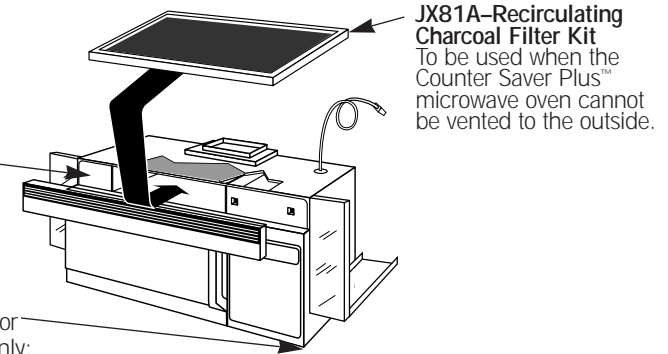

Important Information: When installing the Counter Saver Plus™ microwave oven over a range, allow minimum of 2" from bottom of Counter Saver Plus™ microwave oven to top of range backguard to allow for removal of light covers.

Installation Information: This information is not intended to be used for installing unit described. Before installing, consult installation instructions packed with product/kit for current dimensional data.

Optional Accessories (Available at additional cost)

12" Filler Panel Kits
JX41—Black Filler Panel Kit
JX40WH— White Filler Panel Kit
15" Filler Panel Kit
JX46BL—Black Filler Panel Kit
JX46WH—White Filler Panel Kit

When replacing a 36" or 42" range hood, this kit fills in the additional width to provide a custom, built-in appearance. For installation between cabinets only; not for end-of-cabinet installation. Each kit contains two, 3"-wide filler panels. Two kits are needed for a 42" opening.