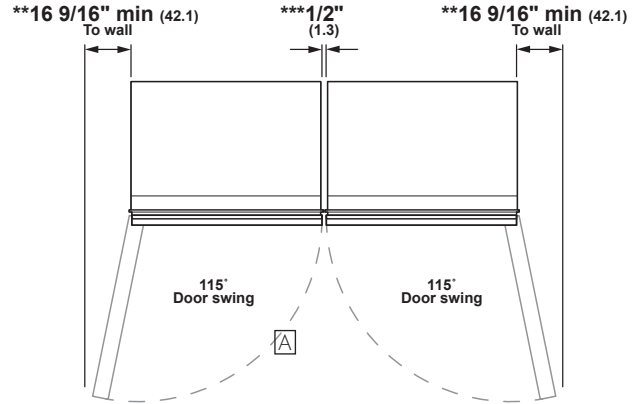

Overall Width (inches)	35 9/16"
Overall Height (inches)	91 7/8"
Overall Depth (inches)	3/4"
Overall Weight (pounds)	56 lbs.
Full Warranty	2 Years

36" COLUMN PANEL BRASS LEFT-HAND ZKIBN369VLH

Overall Width (inches)	35 9/16"
Overall Height (inches)	91 7/8"
Overall Depth (inches)	3/4"
Overall Weight (pounds)	56 lbs.
Full Warranty	2 Years

MONOGRAM DESIGNER COLLECTION

36" DUAL COLUMN INSTALLATION

DUAL INSTALLATION

36" INTEGRATED FREEZER, ZIF361NPRII AND
36" INTEGRATED REFRIGERATOR, ZIR361NPRII

ACCESSORIES REQUIRED FOR INSTALL

72" Brass Top Plate	ZKW72BV
72" Brass Toe Kick	ZKK72BV
72" Titanium Top Plate	ZKW72TV
72" Titanium Toe Kick	ZKK72TV

DUAL PRODUCT CLEARANCES

** Dimensions based on handle height of 2 9/16" (6.5)
*** Included in the 59 1/2" or 71 1/2" cut out requirements

HELPFUL TIPS

- A** In a side-by-side installation of a left- and right-hand door swing product, 1/2" clearance between the units is required. Also required is side-by-side Heater/Dual Installation Kit, ZKUN.

Overall Width (inches)	71 1/4"
Overall Height (inches)	4"
Overall Depth (inches)	1/8"
Overall Weight (pounds)	4 lbs.