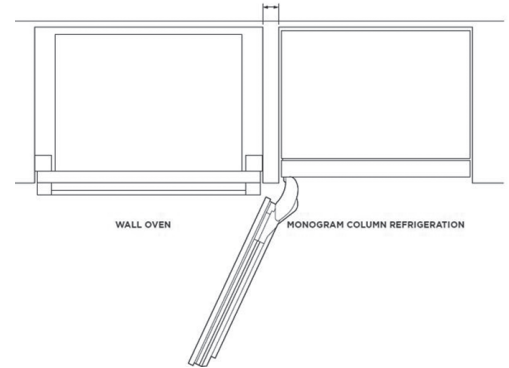

Overall Height (inches)	1 3/8"
Overall Depth (inches)	2 7/16"
Overall Length (inches)	34 5/8"
Overall Weight (pounds)	3.50 lbs.

HANDLES CRAFTED IN COLLABORATION WITH KEELER BRASS CO.

For brass handles only, unlacquered brass is a living finish that requires additional use and care. See Keeler Brass Company Product Care Card for more details.

DOOR SWING CLEARANCE

3.50" minimum between cutouts for 115° door swing clearance
2.75" minimum between cutouts for 90° door swing clearance
for 90° door swing clearance

Designer Collection Top Plates & 4" Toe Kicks are available in different widths to avoid seams when combining columns. Top Plates must be installed onto the appliance before installing into cabinetry. See Top Plate Installation Guide. Due to 96" finished height, this part is required for proper installation.