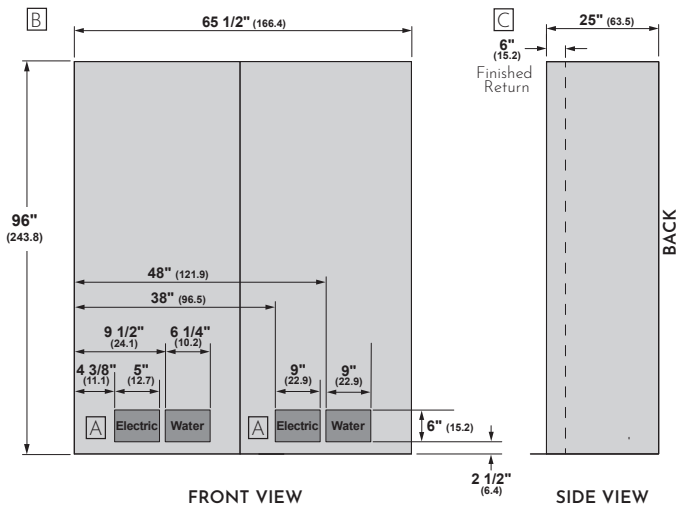

DUAL INSTALLATION

30" INTEGRATED FREEZER, ZIF301NPNII AND
36" INTEGRATED REFRIGERATOR, ZIR361NPRII

ACCESSORIES REQUIRED FOR INSTALL

66" Brass Top Plate	ZKW66BV
66" Brass Toe Kick	ZKK66BV
66" Titanium Top Plate	ZKW66TV
66" Titanium Toe Kick	ZKK66TV

HELPFUL TIPS

- **A** A separate 115V, 60Hz, 15- or 20-amp power supply is recommended for each product.
- **B** Cutout based on installation of two products with a left- and right-hand door swing.
- **C** A minimum 6" (15.2) finished return matching cabinet exterior recommended on interior on all sides and top at front of opening.