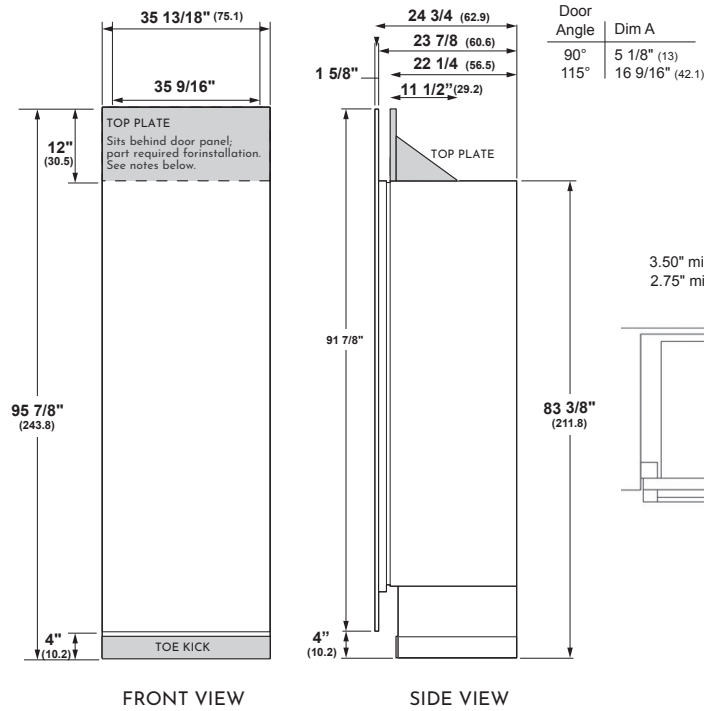

OVERALL DIMENSIONS

DOOR SWING CLEARANCE

3.50" minimum between cutouts for 115° door swing clearance
2.75" minimum between cutouts for 90° door swing clearance
for 90° door swing clearance