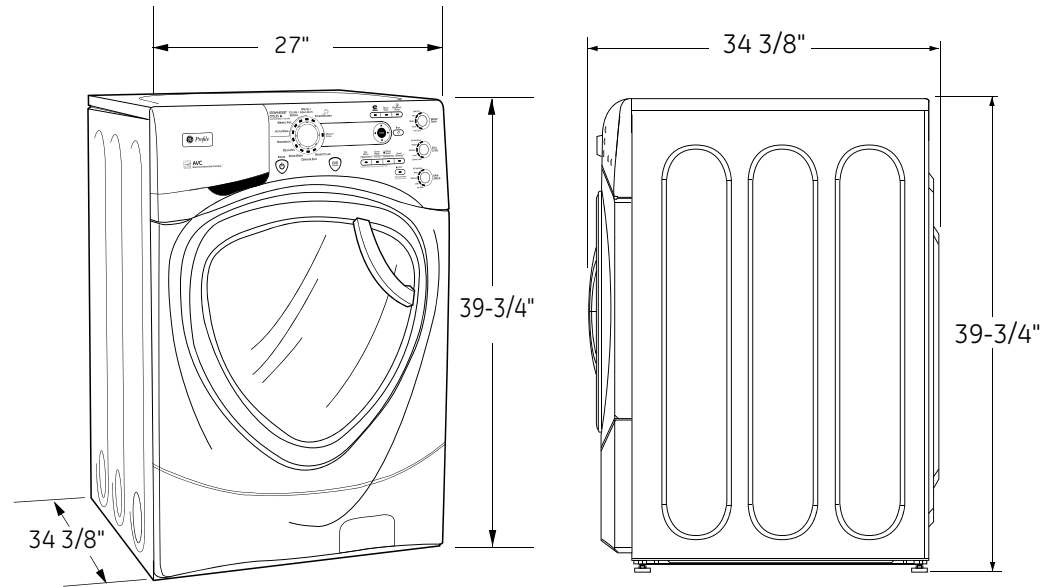

PFWS4600L/PFWS4605L

GE Profile™ Series 4.3 DOE cu. ft. stainless steel capacity frontload washer with Steam

Dimensions and Installation Information (in inches)

Electric Rating	
120V	12.0A, 60Hz

Installation Information: For complete information, see installation instructions packed with your washer.