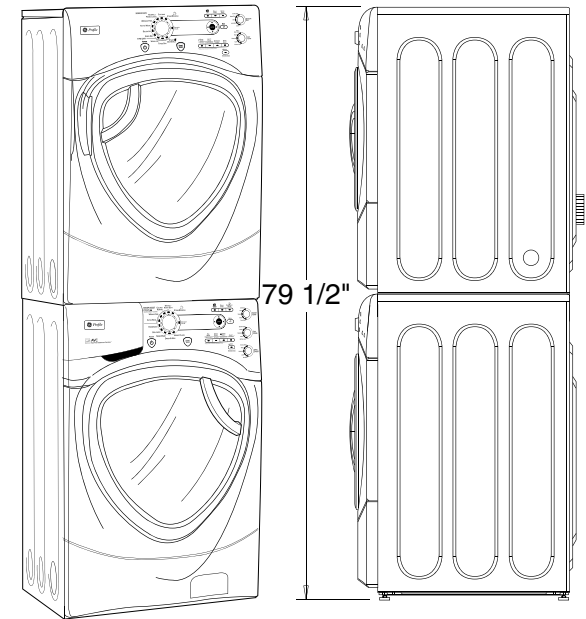

Stacked Dimensions (in inches)