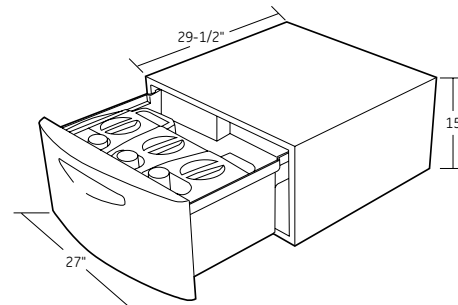

For answers to your Monogram,® Profile Series or GE appliance questions, visit our website at geappliances.com or call GE Answer Center® service, 800.626.2000.

Stacked Dimensions (in inches)

SmartDispense™ Pedestal Dimensions (in inches)

SPBD880JMG - Champagne
SPBD880JWW - White

This optional 15" pedestal raises the door opening and height of the washer or dryer. Feet on 15" pedestal allow it to adjust to 15-3/8" height.

Storage Pedestal Dimensions (in inches)