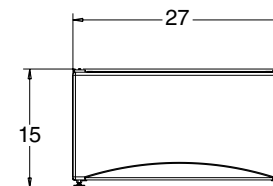

Storage Pedestal Dimensions (in inches)

SPSD157JMG - Champagne
SPSD157JWW - White

This optional 15" pedestal raises the door opening and height of the washer or dryer. Feet on 15" pedestal allow it to adjust to 15-3/8" height.