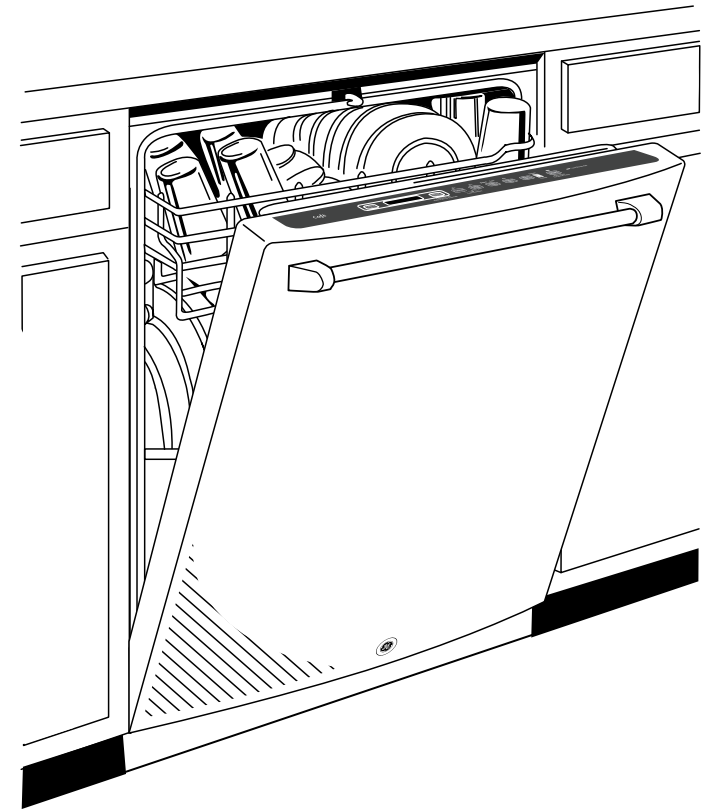

**Installation Information:** Before installing, consult installation instructions packed with product for current dimensional data.

For answers to your Monogram® Cafe™ Series, Profile™ Series or GE® appliance questions, visit our website at [geappliances.com](http://geappliances.com) or call GE Answer Center® service, 800.626.2000.

### Features and Benefits

- Full stainless steel interior - Enjoy an attractive appearance and long-lasting durability
- GE's most advanced wash system with 102 cleaning jets - Achieve the ultimate clean from an industry-leading number of jets that deliver complete washing coverage to every corner of the dishwasher
- Reversing Quad Blade Wash Arm - Dishes come out impressively clean thanks to this revolutionary lower wash arm, with 25 spray jets reversing direction to hit items from every angle
- Bottle Wash Jets - Hard-to-reach areas inside tall items get completely clean with four dedicated jets integrated into the upper rack that shower water deep inside for the ultimate clean
- Side Jets - Cascading water fills the dishwasher while hydrating soils
- Easy Touch Adjustable Upper Rack with 2 Stem Safe - Quickly adjust the upper rack 2 inches up or down to accommodate tall glassware and 10 ½" plates with plenty of room in the bottom rack for large platters and cookie sheets
- 46 dBA with status light on door - A dishwasher this quiet has a status light to let you know it is running
- Model CDT725SSFSS - Stainless steel