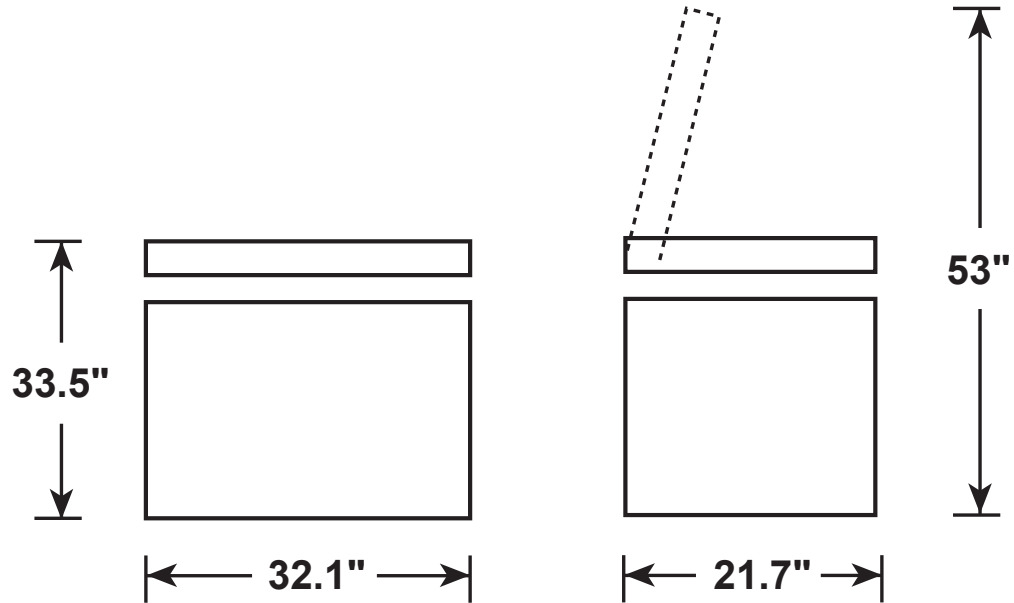

FCM7STWW

GE Appliances 7.0 Cu. Ft. Manual Defrost Chest Freezer

DIMENSIONS AND INSTALLATION INFORMATION (IN INCHES)

AIR CLEARANCE	
Each side (in.)	3
Back (in.)	3

Front View

Side View

For answers to your Monogram, GE Café™, GE Profile™ or GE Appliances product questions, visit our website at geappliances.com or call GE Answer Center® Service, 800.626.2000.

FCM7STWW

GE Appliances 7.0 Cu. Ft. Manual Defrost Chest Freezer

FEATURES AND BENEFITS

7.0 cu. ft. capacity

Power “On” light – Easily see if the freezer is working without having to open the door

2 lift-out, sliding bulk storage baskets – Offers flexibility to organize and store favorite foods for quick, easy access

Adjustable temperature control – Easy to use controls to select the temperature for your needs

Recessed handles – A streamlined design offers a clean appearance

Upfront defrost water drain – Conveniently located to easily drain water during defrosting