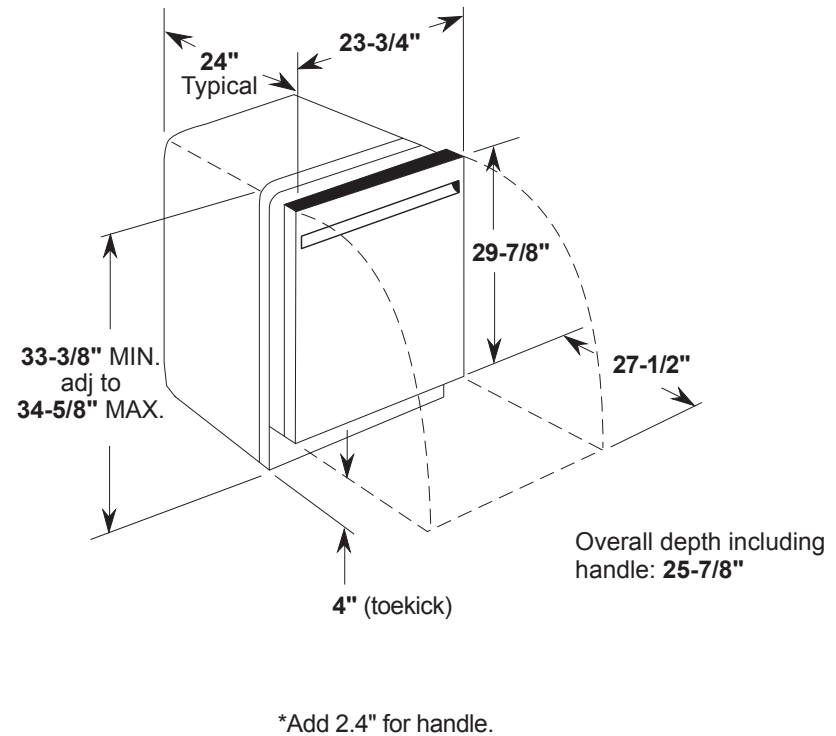

GDT535PGR/PSR/PYV

GE® Plastic Interior Dishwasher with Top Controls

DIMENSIONS AND INSTALLATION INFORMATION (IN INCHES)

ELECTRICAL RATING

Voltage AC.....	120
Hertz.....	60
Total connected load amperage.....	6.6
Calrod® heater watts max.....	800/500

For use on adequately wired 120-volt, 15-amp circuit having 2-wire service with a separate ground wire. This appliance must be grounded for safe operation.

INSTALLATION INFORMATION: Before installing, consult installation instructions packed with product for current dimensional data.