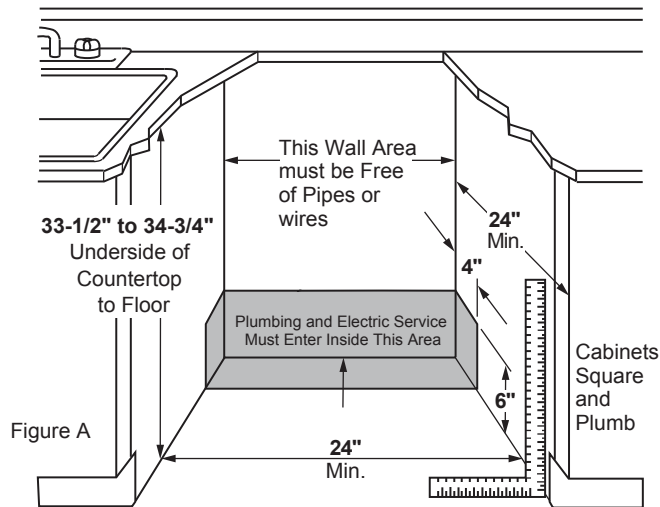

GDT535PGR/PSR/PYV

GE® Plastic Interior Dishwasher with Top Controls

DIMENSIONS AND INSTALLATION INFORMATION (IN INCHES)

ELECTRICAL RATING

Voltage AC.....	120
Hertz.....	60
Total connected load amperage.....	6.6
Calrod® heater watts max.....	800/500

For use on adequately wired 120-volt, 15-amp circuit having 2-wire service with a separate ground wire. This appliance must be grounded for safe operation.

INSTALLATION INFORMATION: Before installing, consult installation instructions packed with product for current dimensional data.