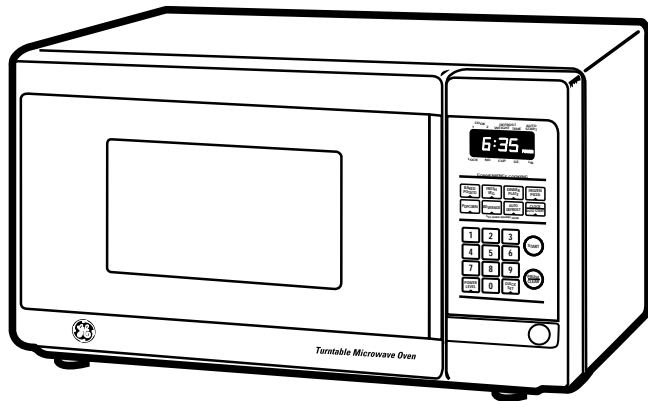

## JE635WW—Countertop Turntable Microwave Oven

Dimensions (in inches)

Dimensions	Cavity	Exterior
Width (in.)	11-3/8	18-5/16
Height (in.)	7-7/8	10-13/16
Depth (in.)	11-19/32	13-7/8

\* Height includes feet

## JE635WW—Countertop Turntable Microwave Oven

### Features and Benefits

- White on White
- .6 cu. ft. Oven Cavity
- 600 Watts\*
- Electronic Touch Controls
- Electronic Digital Display With Clock
- Convenience Cooking Controls for Popcorn, Beverage, Frozen Pizza, Dinner Plate, Baked Potato and Vegetable (All With Instant-On)
- Auto Defrost, QuickSet, Auto Start
- Child Lock Out
- 10 Power Levels