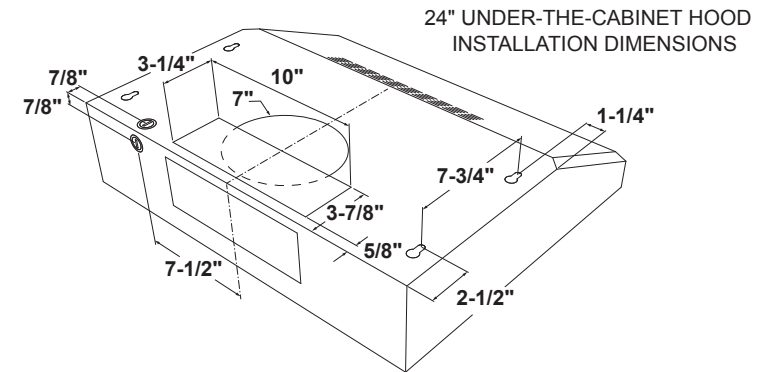

JVX3240SJ

GE Appliances 24" Under-the-Cabinet Hood

DIMENSIONS AND INSTALLATION INFORMATION (IN INCHES)

WB02X11537 replacement grease filter and JXCF53 replacement charcoal filter are available at additional cost. Call toll-free 800.626.2000.

INSTALLATION INFORMATION: Before installing, consult installation instructions packed with product for current dimensional data.

AMP RATING	
120V	2.5

Exhaust outlet connects to 3-1/4" x 10" rectangular duct. Vent top or rear. Includes rectangular damper.

For answers to your Monogram, Café™, GE Profile™ or GE Appliances product questions, visit our website at geappliances.com or call GE Answer Center® Service, 800.626.2000.

Listed by
Underwriters
Laboratories