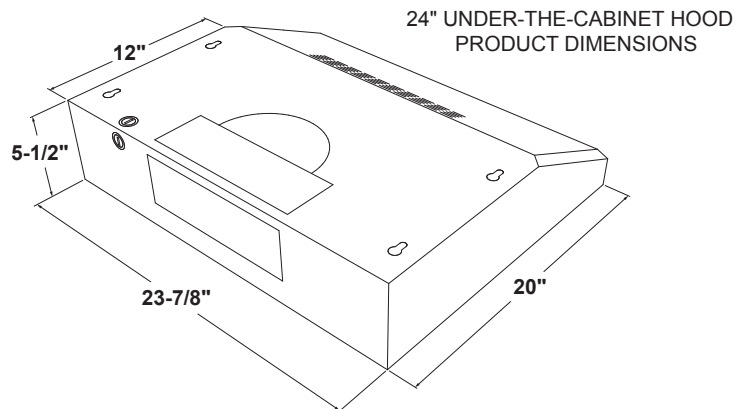

AMP RATING	
120V	2.5

Exhaust outlet connects to 3-1/4" x 10" rectangular duct. Vent top or rear. Includes rectangular damper.

For answers to your Monogram, Café™, GE Profile™ or GE Appliances product questions, visit our website at [geappliances.com](http://geappliances.com) or call GE Answer Center® Service, 800.626.2000.