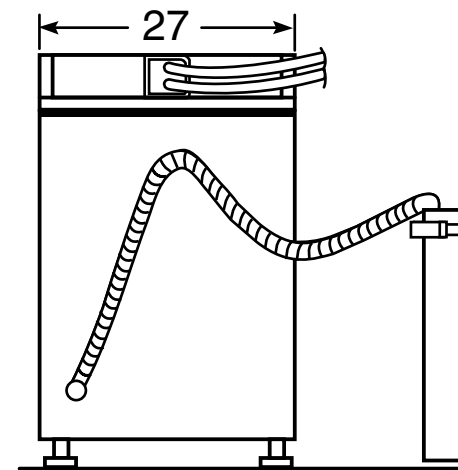

PTWN8050M/PTWN8055M

GE Profile Harmony™ 5.1 IEC cu. ft. Stainless Steel Capacity Washer

Dimensions and Installation Information (in inches)

Circuit Requirements: An individual, properly-grounded branch circuit, with a three-prong grounding-type receptacle, protected by a 15 or 20 amp circuit breaker or a time-delay fuse, is required.

Electrical Rating: 115V, 60Hz, 10A

Note: Washer wall outlet must be located within 36" of service code entry. Wall outlet must not be located behind dryer.

Installation Information: Before installing, consult installation instructions packed with product for current dimensional data.

PTWN8050M/PTWN8055M

GE Profile Harmony™ 5.1 IEC cu. ft. Stainless Steel Capacity Washer

Features and Benefits

- ENERGY STAR® qualified and CEE Tier II - Meets or exceeds federal guidelines for energy efficiency for year-round energy and money savings
- TidalWave wash system - Waves of water combined with Infusor technology and a centrifusion wash action help detergent and water flow through fabrics for a gentle and complete clean
- HydroHeater™ with Sanitize option - Internal water heater with Sanitize option boosts incoming water temperature
- QuietClose glass lid with extra-wide opening - Hydraulic tension allows the lid to close gently
- GE Profile warranty - Offers a lifetime warranty on the stainless tub and a limited ten-year parts warranty, providing peace of mind and dependability See written warranty for details
- Flow-Thru™ Dispensing System - Releases cleaning solution at just the right time for optimal wash performance
- Speed Wash - Provides a quick wash for lightly soiled items that are needed in a hurry
- My Cycles - Custom cycle that can be set for specific or frequent needs
- Model PTWN8050MWW - White
- Model PTWN8055MMS - Metallic Silver