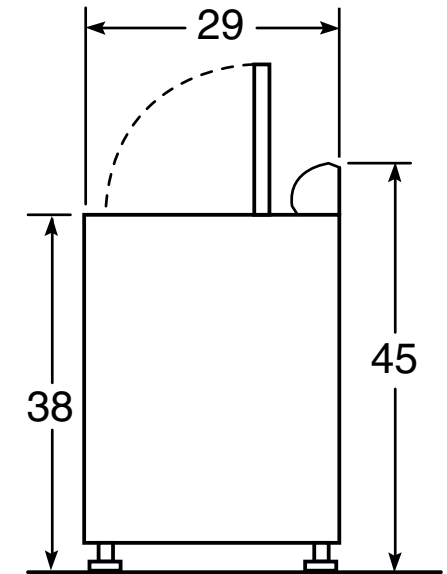

Side View

For answers to your Monogram® Profile Series or GE appliance questions, visit our website at geappliances.com or call GE Answer Center® service, 800.626.2000.

imagination at work

Listed by
Underwriters
Laboratories