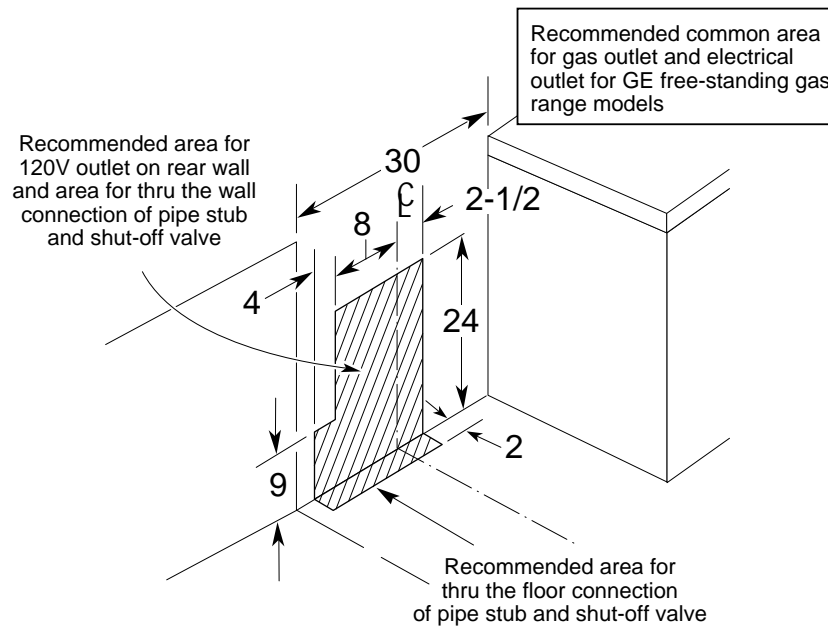

HOTPOINT

RGB524PPAWH—30" Free-Standing Gas Range

Dimensions (in inches)

Installation Information:

Dimensions shown here are the same as those shown on the installation instructions at the time this sheet was printed. Before proceeding with installation, see your Hotpoint supplier for latest detailed preparation and installation instructions or install from the instructions packed with each unit.

All GE ranges are equipped with an Anti-Tip device. The installation of this device is an important, required step in the installation of the range.

HOTPOINT

RGB524PPAWH—30" Free-Standing Gas Range

Features and Benefits

- Porcelain-Enameled Cooktop
- Lift-Up Cooktop with Easy-Clean Subtop
- Twin Cooktop Burners
- Black Removable Square Grates
- Standing Pilot Ignition System
- Extra-Large Standard Clean Oven
- Slide Out Broiler Drawer
- 2 Oven Shelves / 6 Embossed Rack Positions
- Solid Color-Matched Porcelain-Enameled Door
- Visor-Style Handle
- Also Available with Electronic Pilotless Ignition System as Model RGB524PEA
- Optional Accessory One-Piece Drip Pans Available at Additional Cost
- Model RGB524PPAWH—White
- Model RGB524PPAAD—Almond