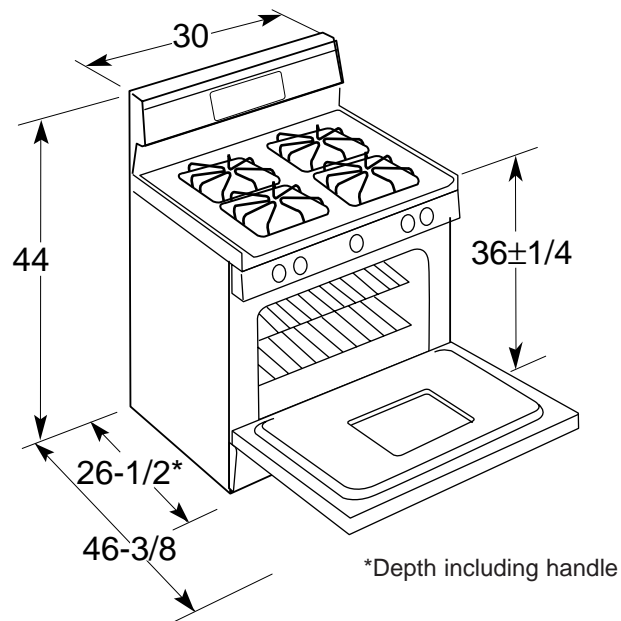

HOTPOINT

RGB524PPAWH—30" Free-Standing Gas Range

Dimensions (in inches)

Installation Information:

Dimensions shown here are the same as those shown on the installation instructions at the time this sheet was printed. Before proceeding with installation, see your Hotpoint supplier for latest detailed preparation and installation instructions or install from the instructions packed with each unit.

- Porcelain-Enameled Cooktop
- Lift-Up Cooktop with Easy-Clean Subtop
- Twin Cooktop Burners
- Black Removable Square Grates
- Standing Pilot Ignition System
- Extra-Large Standard Clean Oven
- Slide Out Broiler Drawer
- 2 Oven Shelves / 6 Embossed Rack Positions
- Solid Color-Matched Porcelain-Enameled Door
- Visor-Style Handle
- Also Available with Electronic Pilotless Ignition System as Model RGB524PEA
- Optional Accessory One-Piece Drip Pans Available at Additional Cost
- Model RGB524PPAWH—White
- Model RGB524PPAAD—Almond