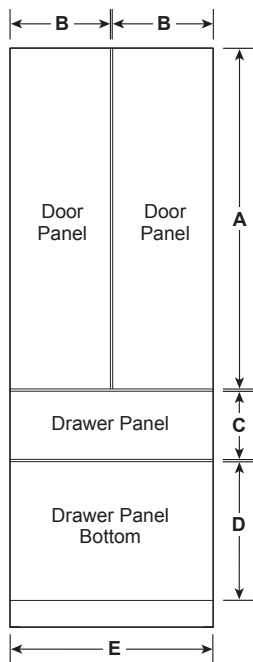

FLUSH 3/4" THICK PANEL DIMENSIONS SINGLE INSTALLATION

PANEL DIMENSIONS

A	B	C	D	E
49 3/8"	17 13/16"	9 11/16"	20 5/8"	35 3/4"

INTEGRATED INSTALLATION

HELPFUL TIPS

☐ A minimum 6" (15.2) finished return matching cabinet exterior recommended on interior on all sides and top at front of opening

- Trimmed refrigerators are designed to be customized with decorative panels. Field-installed 3/4" custom door panels are required.

- Maximum total panel weight:
  Fresh Food Door - 20.7 lbs
  Convertible Drawer - 7.5 lbs
  Freezer Drawer - 17.1 lbs
  Note: For panels constructed with rails and stiles (5-panel), the rails and stiles must be a minimum of 2" wide.

- For Custom Panels: Use templates provided with units to pre-drill holes for mounting panel brackets (provided with unit). Adjustment screws and instructions also provided with units.

- Custom Panels require a custom handle from cabinet maker or the ZKPN - Handle Mounting Kit, is required when using Statement and Minimalist handles (sold separately).

- Stainless steel handle and panel options:
  ZK4SN360VSS: French Door Stainless Steel door panel kit
  ZKSB4H4CVSS: Minimalist handle kit
  ZKSB4H4PVSS: Statement handle kit

⚠ WARNING:

When installing appliance, you must use and follow the product installation instructions. These can be found with unit or on web at monogram.com.

This document is intended for cabinet and panel construction only.