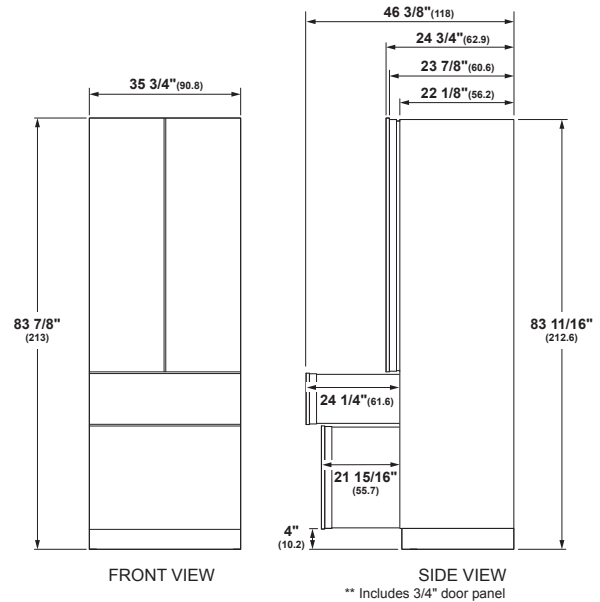

## OVERALL DIMENSIONS

## SPECIFICATIONS

Overall Width	35 3/4" (90.8)
Overall Height	83 7/8" (213 cm)
Overall Depth	24 3/4" (62.9 cm)
Door Clearance at 90°	see TOP VIEW **Dim A
Drawer Clearance	24 1/4" (61.6 cm)
Cutout Width	36" (91.4 cm)
Cutout Height	84" (213.4 cm)
Cutout Depth	25" (63.5 cm)
Net Weight (approx)	550 lbs (250 kg)