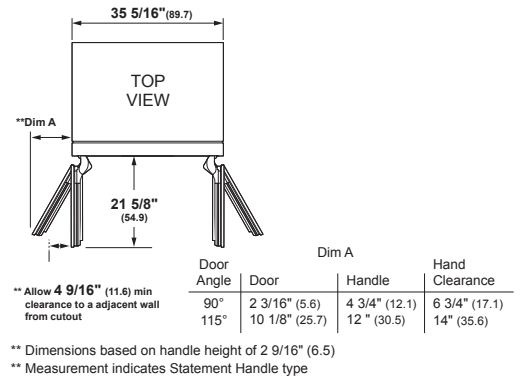

Dimensions in parentheses are in centimeters unless otherwise noted. Actual product dimensions may vary due to manufacturing tolerances.