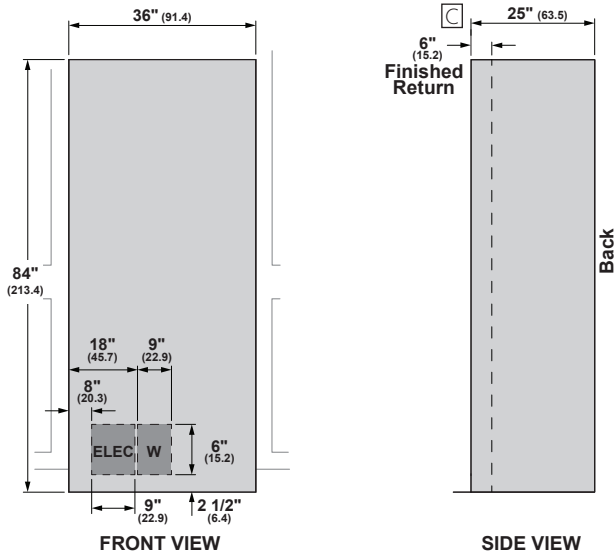

SINGLE INSTALLATION