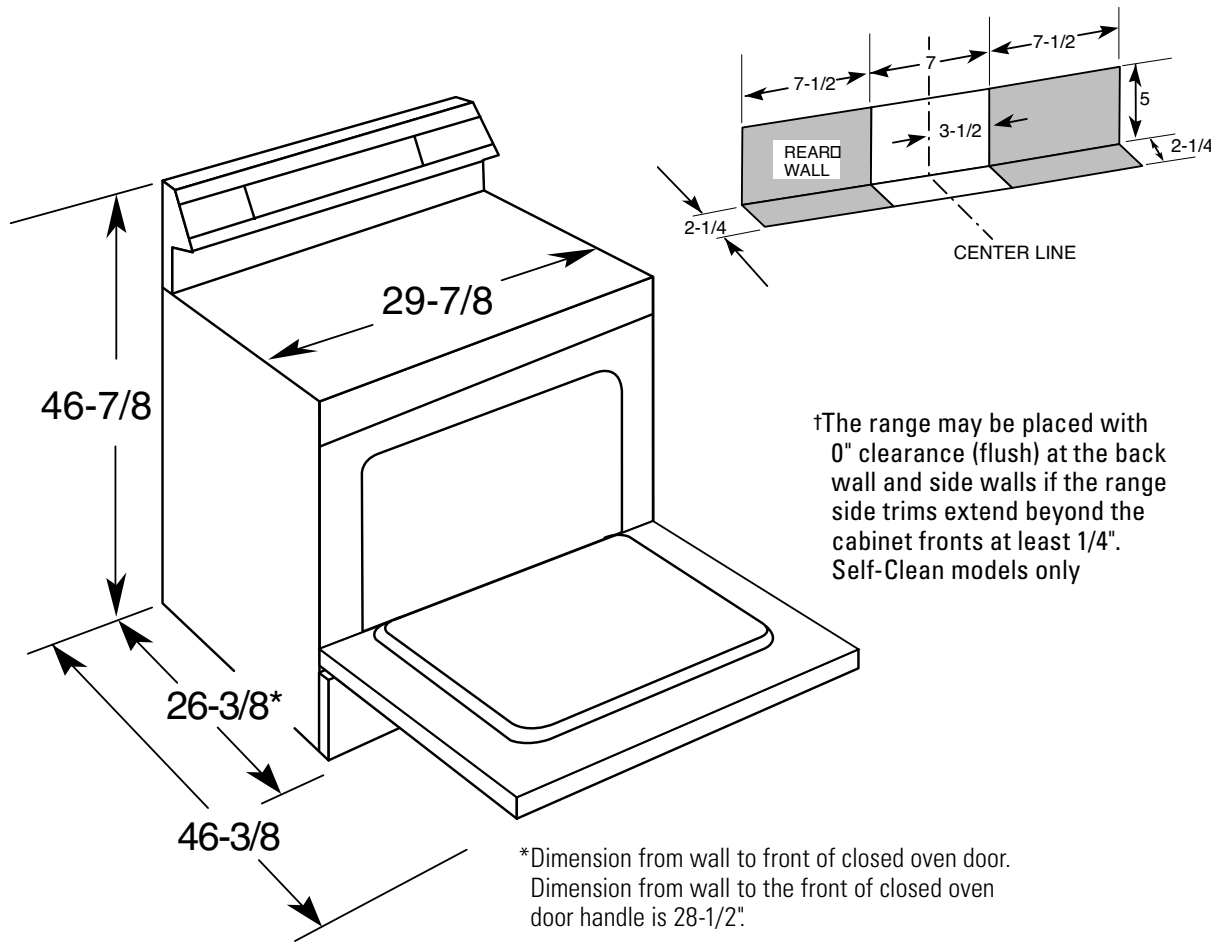

HOTPOINT®

RB790DT– Hotpoint 30" Free-Standing Electric Range

Dimensions (in inches)

KW Rating	
240V	11.8
208V	8.7
Breaker Size	
40 Amps†	

†Note: Check local codes for required breaker size.

Effective January 1, 1996, the National Electrical Code requires that new construction (not existing) utilize a 4-conductor connection to an electric range.

Note: 30" Electric Ranges conform to U.L. requirements for 0" spacing from walls below countertops. Allow 1-1/2" spacing from the side of the range to adjacent vertical walls above the cooktop surface.

Receptacle Locations: Locally approved flexible service cord or conduit must be used because terminals are not accessible after range installation. See shaded area in drawing for location of electrical outlet box. Recommended outlet locations allow range to be installed directly against rear wall.

Listed by Underwriters Laboratories

Specification Created 6/11

420418

HOTPOINT®

RB790DT– Hotpoint 30" Free-Standing Electric Range

Features and Benefits

- Self-Clean Oven - Conveniently cleans the oven cavity without the need for scrubbing
- Ceramic Glass Cooktop - A smooth cooktop surface makes cleaning quick and easy
- 6"/9" Dual Element - Choose a 6" or 9" heating element to accommodate the size of your pan
- Super-Large Oven Capacity - Provides an impressively large oven interior for cooking more dishes and large meals at one time
- Electronic Oven Controls - One-touch electronic pads are easy-to-use and allow for simple oven operation
- Hidden Bake Oven Interior - Conceals the lower oven bake element to eliminate hard-to-reach areas that collect food and spills for easy cleaning
- Hot Surface Indicator Lights - Cooktop lights let you know when the surface is hot
- Model RB790DTBB - Black on black