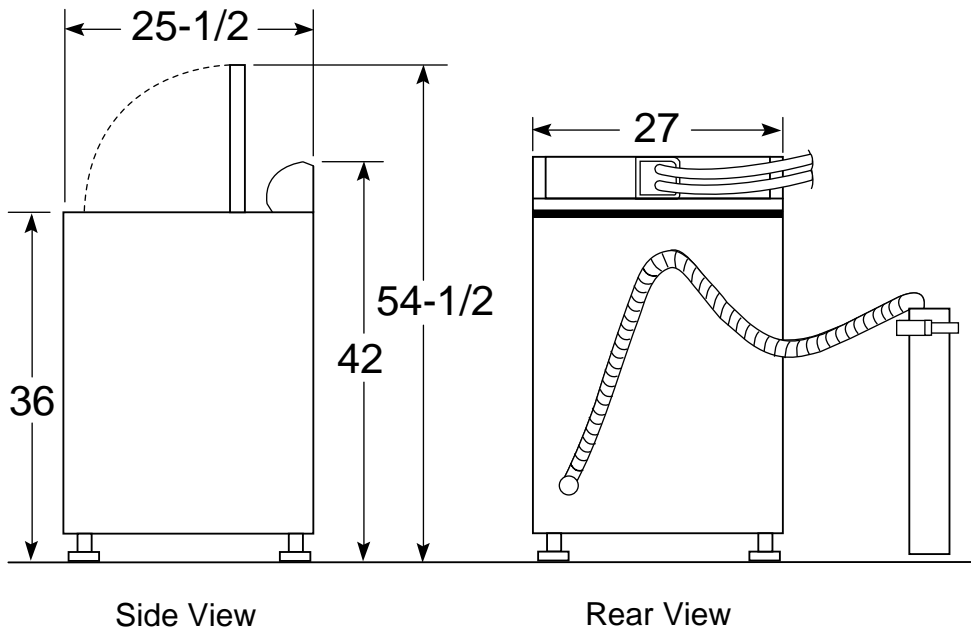

## VWSR3110WAA - Hotpoint 3.2 Cu. Ft. Super Capacity Washer

### Washer Dimensions (in inches)

**Circuit Requirements:** An individual, properly-grounded branch circuit, with a three-prong grounding-type receptacle, protected by a 15 or 20 amp circuit breaker or a time-delay fuse, is required.