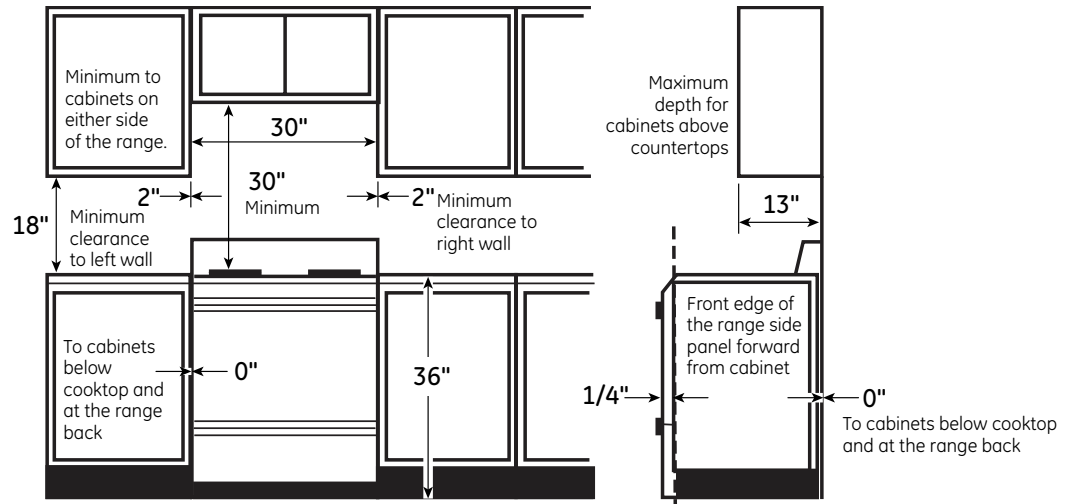

RGB526DEH

Hotpoint® 30" Free-Standing Gas Convection Range

Dimensions and Installation Information (in inches)

Electrical Rating: 120V, 60Hz, 15A

Installation Information: Before installing, consult installation instructions packed with product for current dimensional data.

GAS PIPE AND ELECTRICAL OUTLET LOCATIONS

Recommended area for 120V outlet on rear wall and area for through-the-wall connection of pipe stub and shut-off valve.

Recommended area for through-the-floor connection of pipe stub and shut-off valve.

RGB526DEH

Hotpoint® 30" Free-Standing Gas Convection Range

Features and Benefits

- Standard Clean Oven - Smooth surface and rounded corners make clean-up quick and easy
- 4.8 cu. ft. Oven Capacity - Enough room to cook an entire meal at once
- Sealed Cooktop Burners - Contains spills and make cleaning quick and easy
- All purpose burners - Deliver a wide range of heat output ideal for most cooking needs
- Standard Grates - Hold cookware securely over burners
- Model RGB526DEHBB - Black on black
- Model RGB526DEHWW - White on white