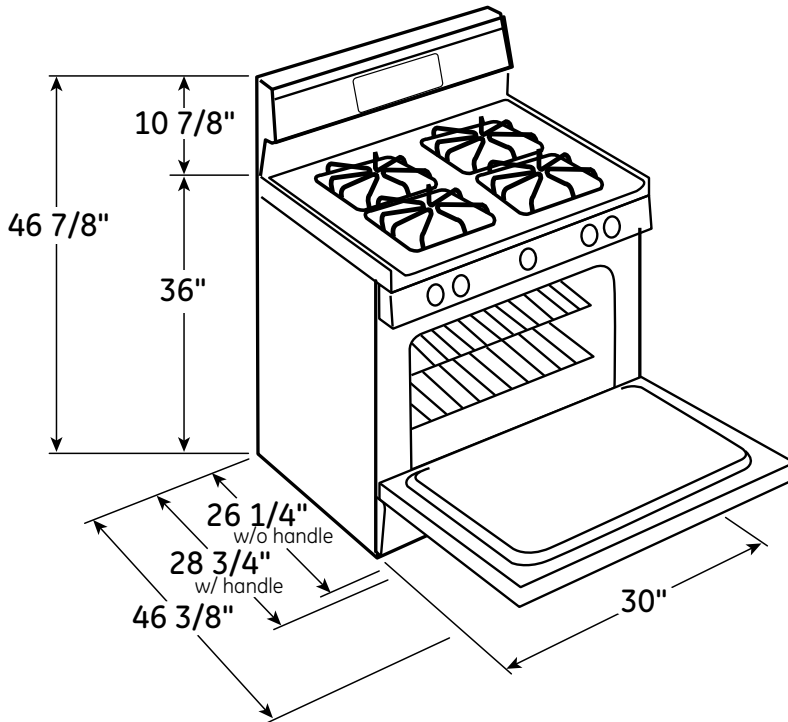

RGB526DEH

Hotpoint® 30" Free-Standing Gas Convection Range

Dimensions and Installation Information (in inches)

Electrical Rating: 120V, 60Hz, 15A

Installation Information: Before installing, consult installation instructions packed with product for current dimensional data.

GAS PIPE AND ELECTRICAL OUTLET LOCATIONS

Recommended area for 120V outlet on rear wall and area for through-the-wall connection of pipe stub and shut-off valve.

Recommended area for through-the-floor connection of pipe stub and shut-off valve.

RGB526DEH

Hotpoint® 30" Free-Standing Gas Convection Range

Features and Benefits

- Standard Clean Oven - Smooth surface and rounded corners make clean-up quick and easy
- 4.8 cu. ft. Oven Capacity - Enough room to cook an entire meal at once
- Sealed Cooktop Burners - Contains spills and make cleaning quick and easy
- All purpose burners - Deliver a wide range of heat output ideal for most cooking needs
- Standard Grates - Hold cookware securely over burners
- Model RGB526DEHBB - Black on black
- Model RGB526DEHWW - White on white