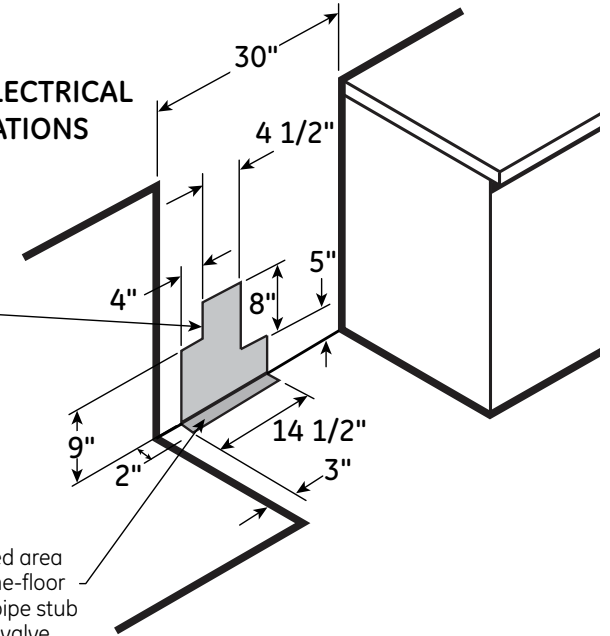

RGB526DEH

Hotpoint® 30" Free-Standing Gas Convection Range

Dimensions and Installation Information (in inches)

Electrical Rating: 120V, 60Hz, 15A

Installation Information: Before installing, consult installation instructions packed with product for current dimensional data.

GAS PIPE AND ELECTRICAL OUTLET LOCATIONS

Recommended area for 120V outlet on rear wall and area for through-the-wall connection of pipe stub and shut-off valve.

Recommended area for through-the-floor connection of pipe stub and shut-off valve.

RGB526DEH

Hotpoint® 30" Free-Standing Gas Convection Range

Features and Benefits

- Standard Clean Oven - Smooth surface and rounded corners make clean-up quick and easy
- 4.8 cu. ft. Oven Capacity - Enough room to cook an entire meal at once
- Sealed Cooktop Burners - Contains spills and make cleaning quick and easy
- All purpose burners - Deliver a wide range of heat output ideal for most cooking needs
- Standard Grates - Hold cookware securely over burners
- Model RGB526DEHBB - Black on black
- Model RGB526DEHWW - White on white