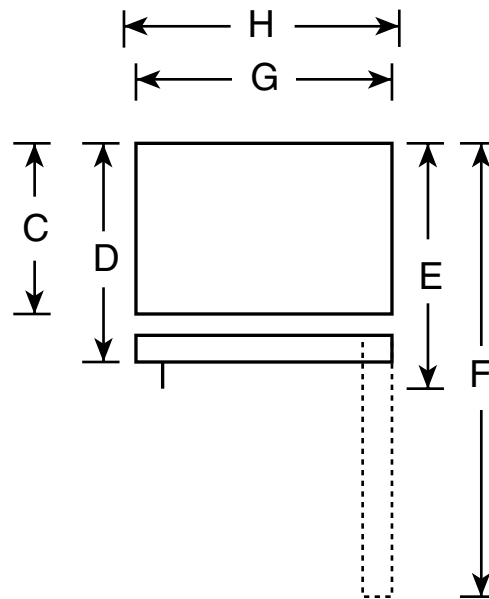

## CTX21DIBAA—Top-Mount No-Frost Refrigerator

Front View

Top View

Overall Dimensions	Height with hinge (in.) <b>A</b>	<b>67</b>
	Height without hinge (in.) <b>B</b>	<b>66-1/4</b>
	Depth without Doors (in.) <b>C</b>	<b>27-1/2</b>
	Depth with Doors (in.) <b>D</b>	<b>29-13/16</b>
	Depth plus Handle with Doors Closed (in.) <b>E</b>	<b>31-3/4</b>
	Depth with Doors open 90° (in.) <b>F</b>	<b>59-7/8</b>
	Width with Doors Closed (in.) <b>G</b>	<b>31-1/4</b>
	Width with Doors open 90° Less Door Handles (in.) <b>H</b>	<b>31-1/4</b>
Air Clearances	Each side (in.)	<b>3/4</b>
	Top (in.)	<b>1</b>
	Back (in.)	<b>1</b>